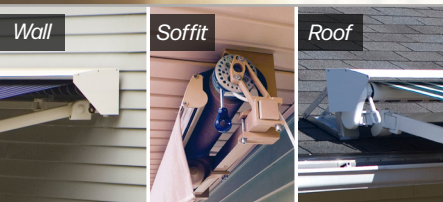

MOUNTING OPTION

Rainier offers the Elevation in three different mounting options — Wall, Soffit and Roof Mounted — to best fit your installation requirements.