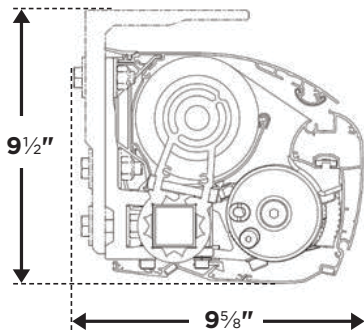

Regal Semi & Full Cassette Design Specifications

Regal SC - Wall Mount

Regal SC - Wall Mount

Wall Bracket - Side View

Regal FC - Soffit Mount

Regal FC - Soffit Mount

Wall Bracket - Front View

Soffit Bracket - Front View

Soffit Bracket - Top View

Application Data

- o Ultra premium grade lateral arm
- o Maximum width of 23'
- o Projections from 8'7" to 13'0"

Electronic Options

- o Wind sensor
- o Sun sensor
- o Rain sensor
- o Wireless wall switches
- o Multi channel transmitters
- o App controlled connectivity

Standard Feature

- o Exposed 10 cable ART belt system
- o Plug-in motor with override motor
- o 40mm aluminum torsion bar

Hardware Color Options

- o Alpine (9016 textured white)
- o Onyx (9005 textured black)
- o Sierra (custom textured)
- o Walnut (custom textured)