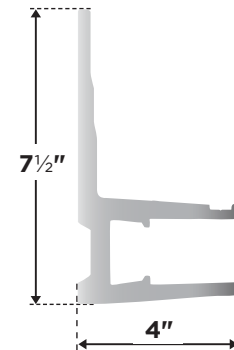

Regal Semi & Full Cassette Design Specifications

Regal SC - Wall Mount

Regal SC - Wall Mount

Wall Bracket - Side View

Regal FC - Soffit Mount

Regal FC - Soffit Mount

Wall Bracket - Front View

Soffit Bracket - Front View

Soffit Bracket - Top View

Application Data

- o Ultra premium grade lateral arm
- o Maximum width of 23'
- o Projections from 8'7" to 13'0"

Electronic Options

- o Wind sensor
- o Sun sensor
- o Rain sensor
- o Wireless wall switches
- o Multi channel transmitters
- o App controlled connectivity