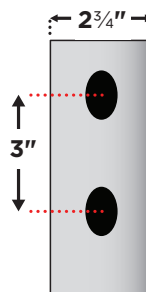

Regal Semi & Full Cassette Design Specifications

Regal SC - Wall Mount

Regal SC - Wall Mount

Wall Bracket - Side View

Regal FC - Soffit Mount

Regal FC - Soffit Mount

Wall Bracket - Front View

Soffit Bracket - Front View

Soffit Bracket - Top View

Application Data

- o Ultra premium grade lateral arm
- o Maximum width of 23'
- o Projections from 8'7" to 13'0"

Electronic Options

- o Wind sensor
- o Sun sensor
- o Rain sensor
- o Wireless wall switches
- o Multi channel transmitters
- o App controlled connectivity