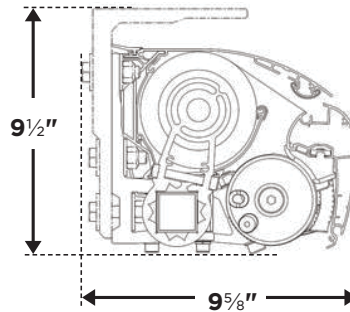

Regal Semi & Full Cassette Design Specifications

Regal SC - Wall Mount

Regal SC - Wall Mount

Wall Bracket - Side View

Regal FC - Soffit Mount

Regal FC - Soffit Mount

Wall Bracket - Front View

Soffit Bracket - Front View

Soffit Bracket - Top View

Application Data

- o Ultra premium grade lateral arm
- o Maximum width of 23'
- o Projections from 8'7" to 13'0"

Electronic Options

- o Wind sensor
- o Sun sensor
- o Rain sensor
- o Wireless wall switches
- o Multi channel transmitters
- o App controlled connectivity

Standard Feature

- o Exposed 10 cable ART belt system
- o Plug-in motor with override motor
- o 40mm aluminum torsion bar

Hardware Color Options

- o Alpine (9016 textured white)
- o Onyx (9005 textured black)
- o Sierra (custom textured)
- o Walnut (custom textured)