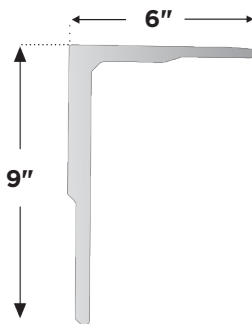

Regal Semi & Full Cassette Design Specifications

Regal SC - Wall Mount

Regal SC - Wall Mount

Wall Bracket - Side View

Regal FC - Soffit Mount

Regal FC - Soffit Mount

Wall Bracket - Front View

Soffit Bracket - Front View

Soffit Bracket - Top View

Application Data

- o Ultra premium grade lateral arm
- o Maximum width of 23'
- o Projections from 8'7" to 13'0"

Electronic Options

- o Wind sensor
- o Sun sensor
- o Rain sensor
- o Wireless wall switches
- o Multi channel transmitters
- o App controlled connectivity

Standard Feature

- o Exposed 10 cable ART belt system
- o Plug-in motor with override motor
- o 40mm aluminum torsion bar

Hardware Color Options

- o Alpine (9016 textured white)
- o Onyx (9005 textured black)
- o Sierra (custom textured)
- o Walnut (custom textured)