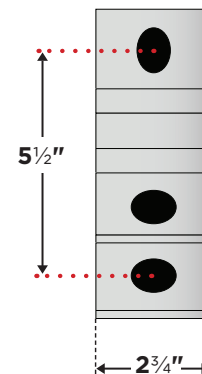

Regal Semi & Full Cassette Design Specifications

Regal SC - Wall Mount

Regal SC - Wall Mount

Wall Bracket - Side View

Regal FC - Soffit Mount

Regal FC - Soffit Mount

Wall Bracket - Front View

Soffit Bracket - Front View

Soffit Bracket - Top View

Application Data

- o Ultra premium grade lateral arm
- o Maximum width of 23'
- o Projections from 8'7" to 13'0"

Electronic Options

- o Wind sensor
- o Sun sensor
- o Rain sensor
- o Wireless wall switches
- o Multi channel transmitters
- o App controlled connectivity