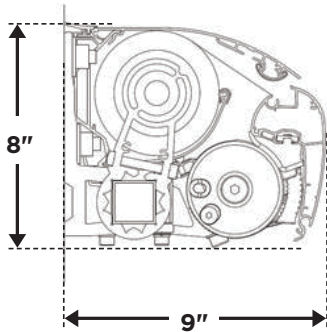

Regal Semi & Full Cassette Design Specifications

Regal SC - Wall Mount

Regal SC - Wall Mount

Wall Bracket - Side View

Regal FC - Soffit Mount

Regal FC - Soffit Mount

Wall Bracket - Front View

Soffit Bracket - Front View

Soffit Bracket - Top View

Application Data

- o Ultra premium grade lateral arm
- o Maximum width of 23'
- o Projections from 8'7" to 13'0"

Electronic Options

- o Wind sensor
- o Sun sensor
- o Rain sensor
- o Wireless wall switches
- o Multi channel transmitters
- o App controlled connectivity

Standard Feature

- o Exposed 10 cable ART belt system
- o Plug-in motor with override motor
- o 40mm aluminum torsion bar

Hardware Color Options

- o Alpine (9016 textured white)
- o Onyx (9005 textured black)
- o Sierra (custom textured)
- o Walnut (custom textured)