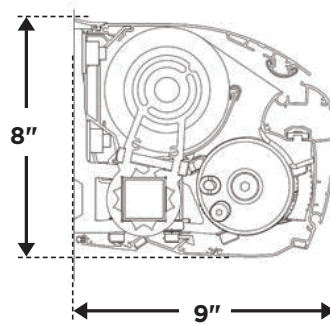

Regal Semi & Full Cassette Design Specifications

Regal SC - Wall Mount

Regal SC - Wall Mount

Wall Bracket - Side View

Regal FC - Soffit Mount

Regal FC - Soffit Mount

Wall Bracket - Front View

Soffit Bracket - Front View

Soffit Bracket - Top View

Application Data

- o Ultra premium grade lateral arm
- o Maximum width of 23'
- o Projections from 8'7" to 13'0"

Electronic Options

- o Wind sensor
- o Sun sensor
- o Rain sensor
- o Wireless wall switches
- o Multi channel transmitters
- o App controlled connectivity

Standard Feature

- o Exposed 10 cable ART belt system
- o Plug-in motor with override motor
- o 40mm aluminum torsion bar

Hardware Color Options

- o Alpine (9016 textured white)
- o Onyx (9005 textured black)
- o Sierra (custom textured)
- o Walnut (custom textured)