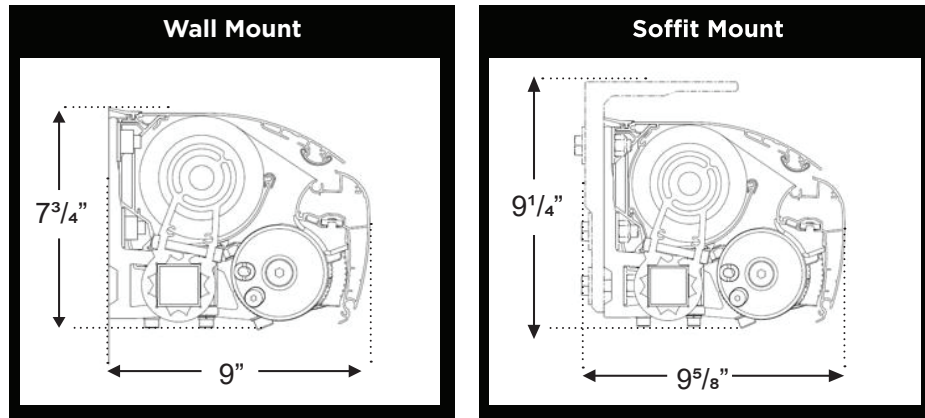

ALPINE

ONYX

MINIMUM WIDTHS

(Semi Cassette)	
MINIMUM WIDTHS	
Projection	Minimum Width
8'2"	10'2"
10'6"	13'0"
11'6"	13'9"
13'0"	15'5"

(Full Cassette)	
MINIMUM WIDTHS	
Projection	Minimum Width
8'2"	10'2"
10'6"	13'0"
11'6"	13'9"
13'0"	15'5"

MINIMUM PITCH REQUIREMENTS

UNIT PROFILE VIEWS

REGAL WITH SEMI CASSETTE

REGAL WITH FULL CASSETTE

BRACKET DETAILS

40 X 40mm
 WALL & SOFFIT MOUNT BRACKET

- All Sizes
- All Formats
- All Options

Bracket Holes : 0.5" x 0.75"