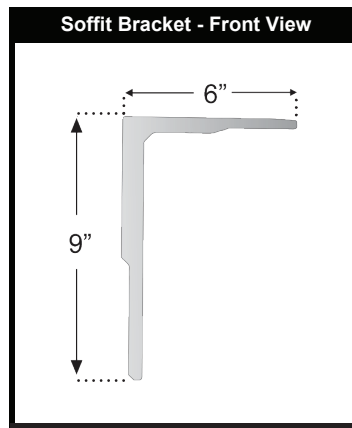

ALPINE

ONYX

MINIMUM WIDTHS

(Semi Cassette)	
MINIMUM WIDTHS	
Projection	Minimum Width
8'2"	10'2"
10'6"	13'0"
11'6"	13'9"
13'0"	15'5"

(Full Cassette)	
MINIMUM WIDTHS	
Projection	Minimum Width
8'2"	10'2"
10'6"	13'0"
11'6"	13'9"
13'0"	15'5"

MINIMUM PITCH REQUIREMENTS

UNIT PROFILE VIEWS

REGAL WITH SEMI CASSETTE

REGAL WITH FULL CASSETTE

BRACKET DETAILS

40 X 40mm
 WALL & SOFFIT MOUNT BRACKET

- All Sizes
- All Formats
- All Options

Bracket Holes : 0.5" x 0.75"

INSTALLATION RESOURCES

NUMBER OF ARMS BY PROJECTION (SEMI & FULL CASSETTE)

2 Arms	8'2"	10'6"	11'6"	13'0"
Min Widths	10'-2"	13'-0"	13'-9"	15'-5"
Max Widths	20'-0"	20'-0"	19'-11 7/8"	22'-6"

3 Arms	8'2"	10'6"	11'6"	13'0"
Min Widths	20'-01/8"	20'-01/8"	20'-0"	22'-6 1/8"
Max Widths	23'-0"	23'-0"	23'-0"	23'-0"