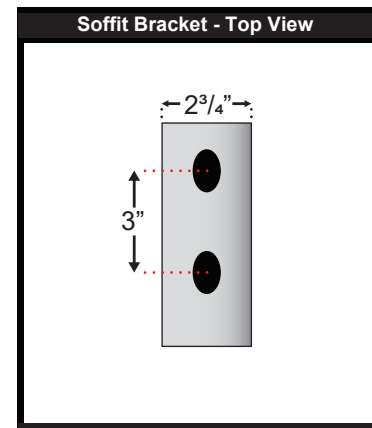

MINIMUM PITCH REQUIREMENTS

UNIT PROFILE VIEWS

REGAL WITH SEMI CASSETTE

REGAL WITH FULL CASSETTE

BRACKET DETAILS

40 X 40mm
 WALL & SOFFIT MOUNT BRACKET

- All Sizes
- All Formats
- All Options

Bracket Holes : 0.5" x 0.75"