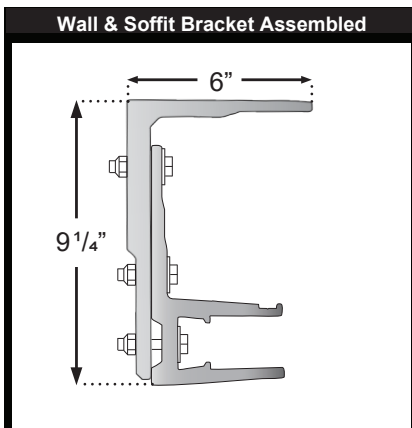

MINIMUM PITCH REQUIREMENTS

UNIT PROFILE VIEWS

REGAL WITH SEMI CASSETTE

REGAL WITH FULL CASSETTE

BRACKET DETAILS

40 X 40mm
 WALL & SOFFIT MOUNT BRACKET

- All Sizes
- All Formats
- All Options

Bracket Holes : 0.5" x 0.75"

INSTALLATION RESOURCES

NUMBER OF ARMS BY PROJECTION (SEMI & FULL CASSETTE)

2 Arms	8'2"	10'6"	11'6"	13'0"
Min Widths	10'-2"	13'-0"	13'-9"	15'-5"
Max Widths	20'-0"	20'-0"	19'-11 7/8"	22'-6"

3 Arms	8'2"	10'6"	11'6"	13'0"
Min Widths	20'-01/8"	20'-01/8"	20'-0"	22'-6 1/8"
Max Widths	23'-0"	23'-0"	23'-0"	23'-0"