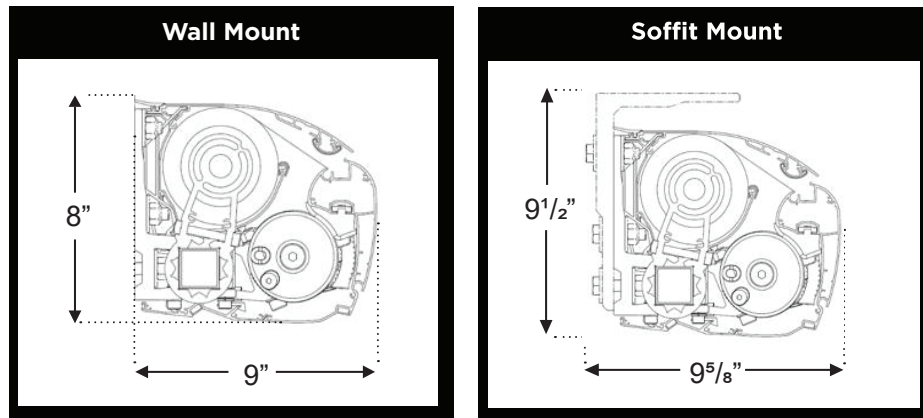

MINIMUM PITCH REQUIREMENTS

UNIT PROFILE VIEWS

REGAL WITH SEMI CASSETTE

REGAL WITH FULL CASSETTE

BRACKET DETAILS

40 X 40mm
 WALL & SOFFIT MOUNT BRACKET

- All Sizes
- All Formats
- All Options

Bracket Holes : 0.5" x 0.75"

INSTALLATION RESOURCES

NUMBER OF ARMS BY PROJECTION (SEMI & FULL CASSETTE)

2 Arms	8'2"	10'6"	11'6"	13'0"
Min Widths	10'-2"	13'-0"	13'-9"	15'-5"
Max Widths	20'-0"	20'-0"	19'-11 7/8"	22'-6"

3 Arms	8'2"	10'6"	11'6"	13'0"
Min Widths	20'-01/8"	20'-01/8"	20'-0"	22'-6 1/8"
Max Widths	23'-0"	23'-0"	23'-0"	23'-0"