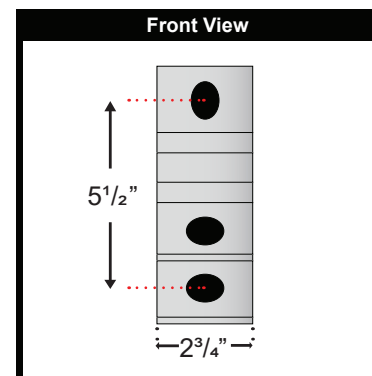

ALPINE

ONYX

MINIMUM WIDTHS

(Semi Cassette)	
MINIMUM WIDTHS	
Projection	Minimum Width
8'2"	10'2"
10'6"	13'0"
11'6"	13'9"
13'0"	15'5"

(Full Cassette)	
MINIMUM WIDTHS	
Projection	Minimum Width
8'2"	10'2"
10'6"	13'0"
11'6"	13'9"
13'0"	15'5"

MINIMUM PITCH REQUIREMENTS

UNIT PROFILE VIEWS

REGAL WITH SEMI CASSETTE

REGAL WITH FULL CASSETTE

BRACKET DETAILS

40 X 40mm
 WALL & SOFFIT MOUNT BRACKET

- All Sizes
- All Formats
- All Options

Bracket Holes : 0.5" x 0.75"

INSTALLATION RESOURCES

NUMBER OF ARMS BY PROJECTION (SEMI & FULL CASSETTE)

2 Arms	8'2"	10'6"	11'6"	13'0"
Min Widths	10'-2"	13'-0"	13'-9"	15'-5"
Max Widths	20'-0"	20'-0"	19'-11 7/8"	22'-6"

3 Arms	8'2"	10'6"	11'6"	13'0"
Min Widths	20'-01/8"	20'-01/8"	20'-0"	22'-6 1/8"
Max Widths	23'-0"	23'-0"	23'-0"	23'-0"