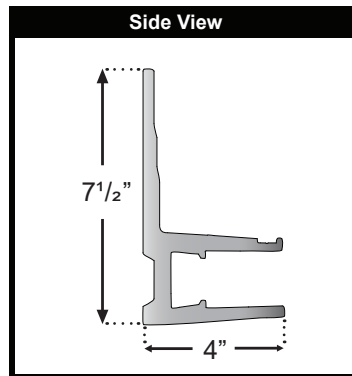

ALPINE

ONYX

MINIMUM WIDTHS

(Semi Cassette)	
MINIMUM WIDTHS	
Projection	Minimum Width
8'2"	10'2"
10'6"	13'0"
11'6"	13'9"
13'0"	15'5"

(Full Cassette)	
MINIMUM WIDTHS	
Projection	Minimum Width
8'2"	10'2"
10'6"	13'0"
11'6"	13'9"
13'0"	15'5"

MINIMUM PITCH REQUIREMENTS

UNIT PROFILE VIEWS

REGAL WITH SEMI CASSETTE

REGAL WITH FULL CASSETTE

BRACKET DETAILS

40 X 40mm
 WALL & SOFFIT MOUNT BRACKET

- All Sizes
- All Formats
- All Options

Bracket Holes : 0.5" x 0.75"

INSTALLATION RESOURCES

NUMBER OF ARMS BY PROJECTION (SEMI & FULL CASSETTE)

2 Arms	8'2"	10'6"	11'6"	13'0"
Min Widths	10'-2"	13'-0"	13'-9"	15'-5"
Max Widths	20'-0"	20'-0"	19'-11 7/8"	22'-6"

3 Arms	8'2"	10'6"	11'6"	13'0"
Min Widths	20'-01/8"	20'-01/8"	20'-0"	22'-6 1/8"
Max Widths	23'-0"	23'-0"	23'-0"	23'-0"

INSTALLATION BRACKET ASSIGNMENT (SEMI & FULL CASSETTE)

Install Bracket Count	Unit Projection			
	8'2" *	10'6" *	11'6" *	13'0"
3	up to 12' 11 7/8"			
4	13'0" to 16' 11 7/8"	up to 16'11 7/8"	up to 16'11 7/8"	up to 16'11 7/8"
5	17'0" to 20'0"	17'0" to 20'0"	17'0" to 19'11 7/8"	17'0" to 19'11 7/8"
6	20'0 1/8" to 23'0"	20'0 1/8" to 23'0"	20'0" to 23'0"	20'0" to 23'0"