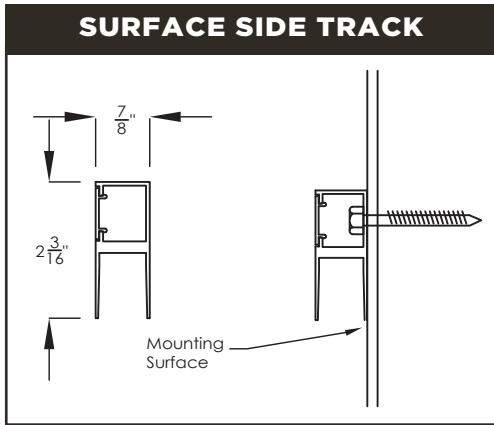

PRODUCT & INSTALLATION OPTIONS

RAINIER POWER SCREENS