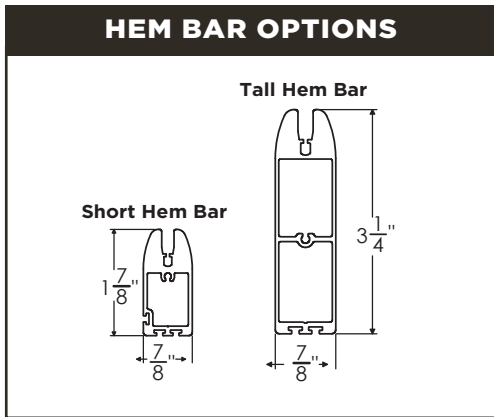

PRODUCT & INSTALLATION OPTIONS

RAINIER POWER SCREENS