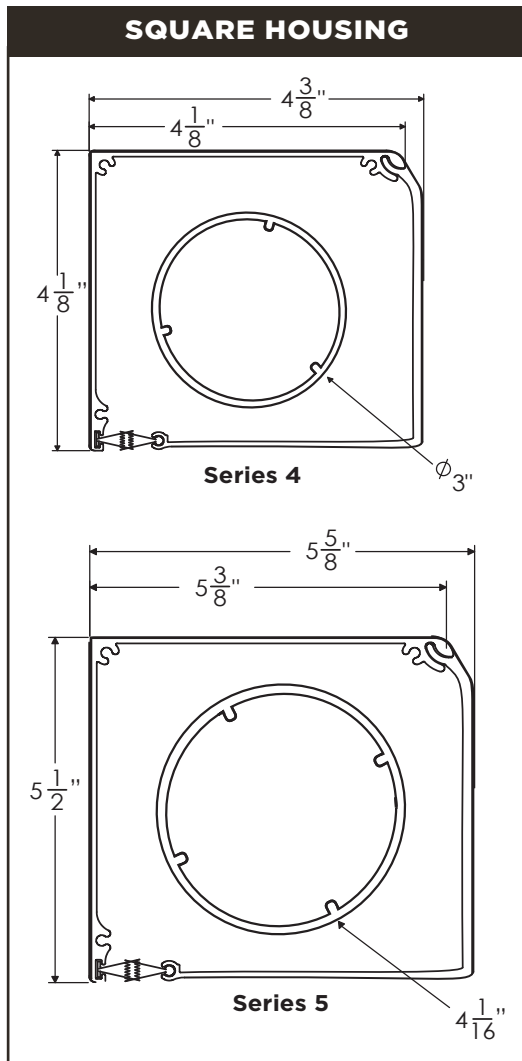

SIZE RANGES

SRS™ SCREENS (SIDE RETENTION SYSTEM)

SERIES 3

UP TO 10'0" WIDE X 7'0" DROP

SERIES 4

UP TO 18'0" WIDE X 10'0" DROP

SERIES 5*

UP TO 25'0" WIDE X UP TO 20'0" DROP

CABLE SCREENS

SERIES 3

UP TO 10'0" WIDE X 7'0" DROP

SERIES 4

UP TO 14'0" WIDE X 10'0" DROP

SERIES 5

UP TO 18'0" WIDE X UP TO 16'0" DROP

*Series 5 units can be designed much wider, ask your dealer for details

UNIT PROFILE VIEWS

SQUARE HOUSING