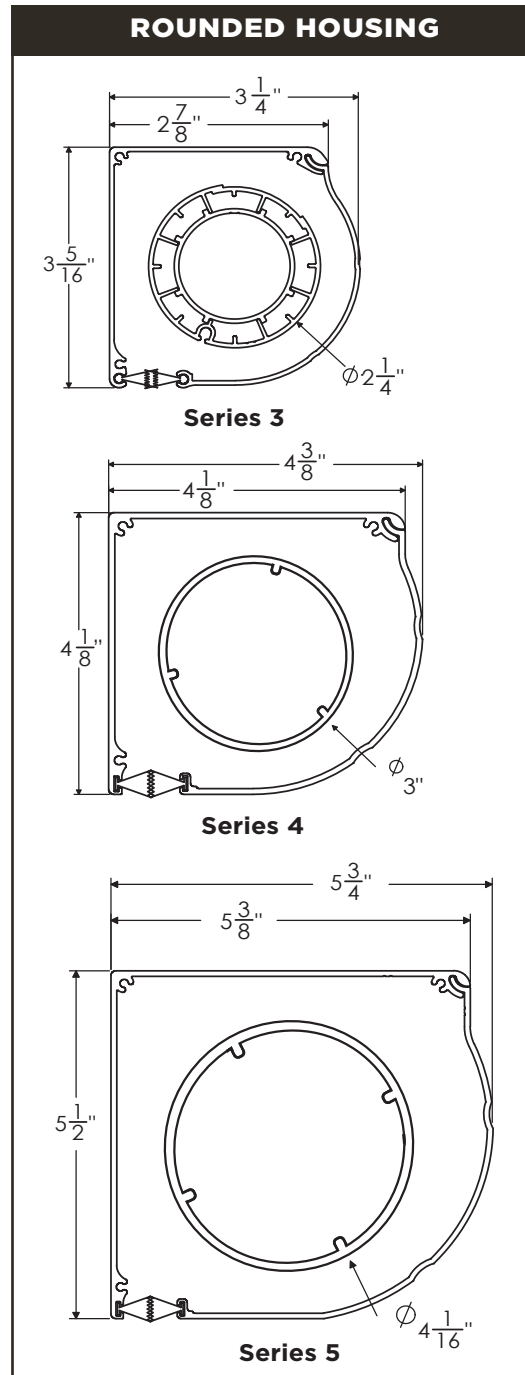

ROUNDED HOUSING