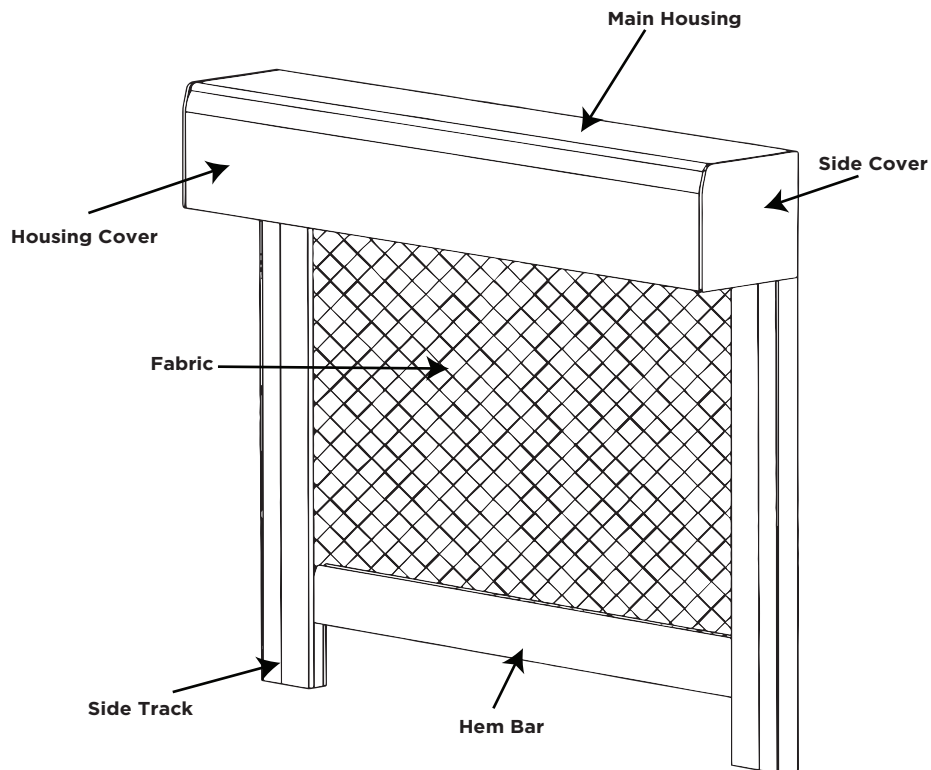

SRS™ SCREENS (SIDE RETENTION SYSTEM)

SERIES 3

UP TO 10'0" WIDE X 7'0" DROP

SERIES 4

UP TO 18'0" WIDE X 10'0" DROP

SERIES 5*

UP TO 25'0" WIDE X UP TO 20'0" DROP

CABLE SCREENS

SERIES 3

UP TO 10'0" WIDE X 7'0" DROP

SERIES 4

UP TO 14'0" WIDE X 10'0" DROP

SERIES 5

UP TO 18'0" WIDE X UP TO 16'0" DROP

*Series 5 units can be designed much wider, ask your dealer for details

UNIT PROFILE VIEWS

SQUARE HOUSING

ROUNDED HOUSING

PRODUCT & INSTALLATION OPTIONS

RAINIER POWER SCREENS