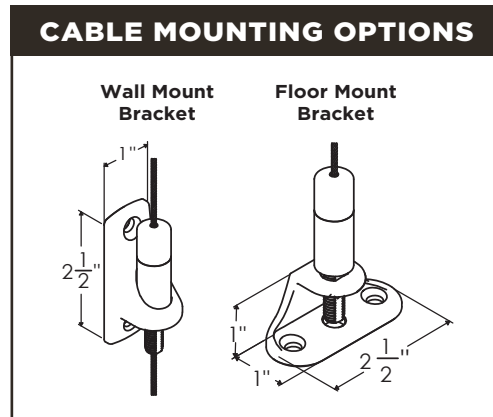

PRODUCT & INSTALLATION OPTIONS

RAINIER POWER SCREENS