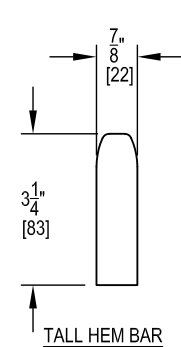

NOTICE: This drawing shall not be copied or used for any purpose other than that for which provided. The information disclosed herein originated from & is the proprietors of Rainier Shading, and except for rights expressly granted by written consent. Such information shall not be disclosed or disseminated whole or in part. Rainier Shading reserves all patent, proprietary, design, use, sale, manufacturing, and reproduction rights thereto.

DESIGNER IRM	DATE 2017-07-09	REV A
DRAWING TITLE: RAINIER SERIES 3 DETAILS		
©2024 RAINIER SHADING		SCALE: 3"=1'-0"