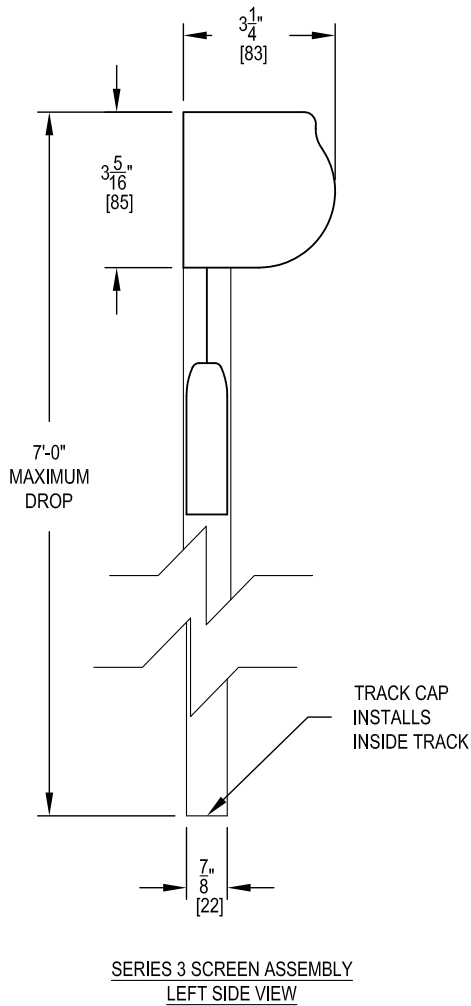

Series 3 Round Design Specifications

Detail Views

NOTICE: This drawing shall not be copied or used for any purpose other than that for which provided. The information disclosed herein originated from & is the proprietors of Rainier Shading, and except for rights expressly granted by written consent. Such information shall not be disclosed or disseminated whole or in part. Rainier Shading reserves all patent, proprietary, design, use, sale, manufacturing, and reproduction rights thereto.

DESIGNER IRM	DATE 2017-07-09	REV A
DRAWING TITLE: RAINIER SERIES 3 DETAILS		
©2024 RAINIER SHADING		SCALE: 3"=1'-0"