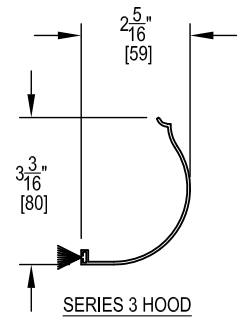

NOTICE: This drawing shall not be copied or used for any purpose other than that for which provided. The information disclosed herein originated from & is the proprietors of Rainier Shading, and except for rights expressly granted by written consent. Such information shall not be disclosed or disseminated whole or in part. Rainier Shading reserves all patent, proprietary, design, use, sale, manufacturing, and reproduction rights thereto.

DESIGNER IRM	DATE 2017-07-09	REV A
DRAWING TITLE: RAINIER SERIES 3 DETAILS		
©2024 RAINIER SHADING		SCALE: 3"=1'-0"