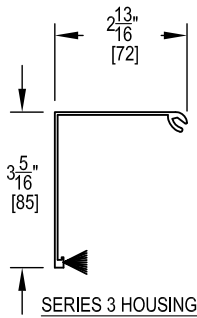

NOTICE: This drawing shall not be copied or used for any purpose other than that for which provided. The information disclosed herein originated from & is the proprietors of Rainier Shading, and except for rights expressly granted by written consent. Such information shall not be disclosed or disseminated whole or in part. Rainier Shading reserves all patent, proprietary, design, use, sale, manufacturing, and reproduction rights thereto.

DESIGNER IRM	DATE 2017-07-09	REV A
DRAWING TITLE: RAINIER SERIES 3 DETAILS		
©2024 RAINIER SHADING		SCALE: 3"=1'-0"