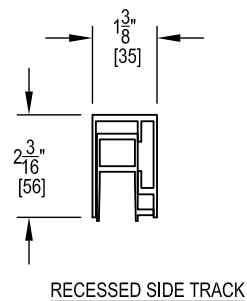

NOTICE: This drawing shall not be copied or used for any purpose other than that for which provided. The information disclosed herein originated from & is the proprietors of Rainier Shading, and except for rights expressly granted by written consent. Such information shall not be disclosed or disseminated whole or in part. Rainier Shading reserves all patent, proprietary, design, use, sale, manufacturing, and reproduction rights thereto.

DESIGNER IRM	DATE 2017-07-09	REV A
DRAWING TITLE: RAINIER SERIES 3 DETAILS		
©2024 RAINIER SHADING		SCALE: 3"=1'-0"