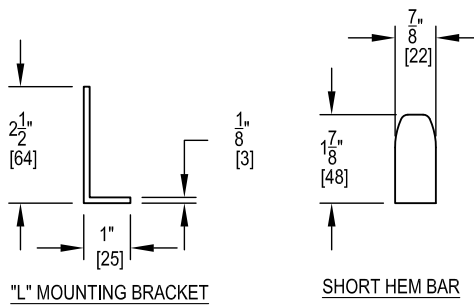

Series 3 Round Design Specifications

Detail Views

NOTICE: This drawing shall not be copied or used for any purpose other than that for which provided. The information disclosed herein originated from & is the proprietors of Rainier Shading, and except for rights expressly granted by written consent. Such information shall not be disclosed or disseminated whole or in part. Rainier Shading reserves all patent, proprietary, design, use, sale, manufacturing, and reproduction rights thereto.

DESIGNER IRM	DATE 2017-07-09	REV A
DRAWING TITLE: RAINIER SERIES 3 DETAILS		
©2024 RAINIER SHADING		SCALE: 3"=1'-0"