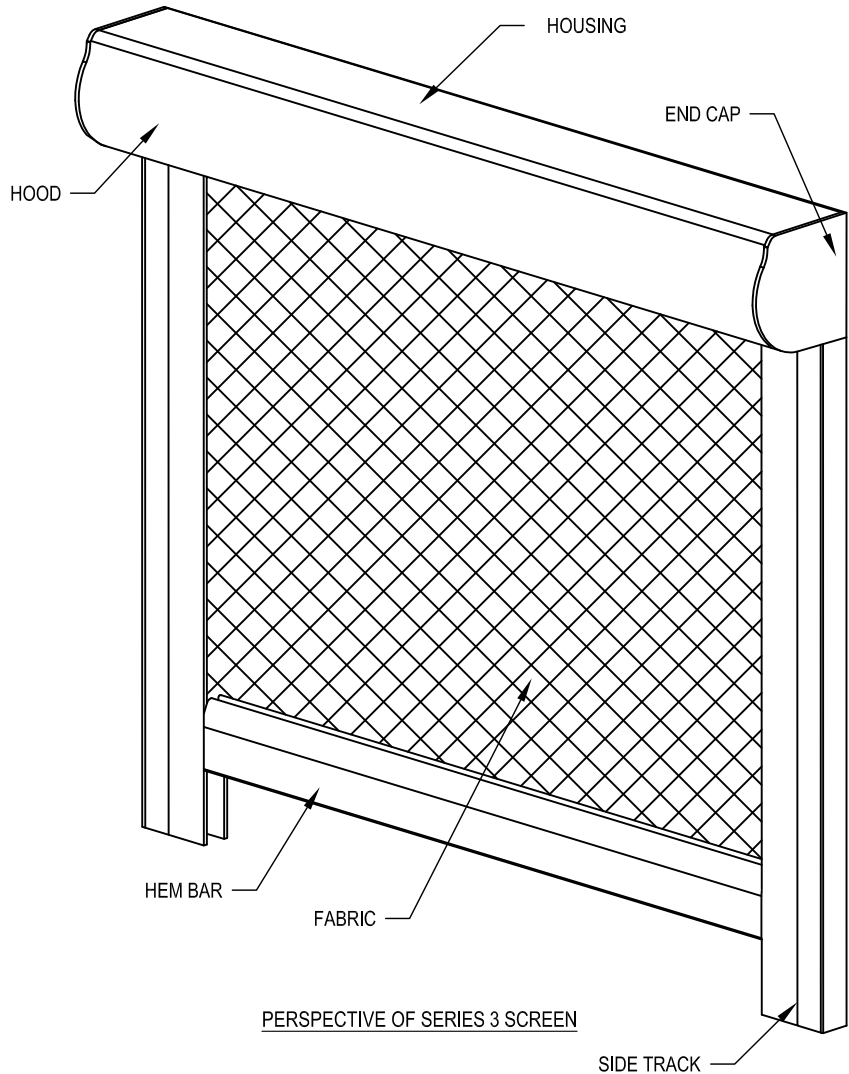

**Special Note:**

When measuring the screen for an outside flush/surface mount, remember to allow for side track (each side is 2 5/8") and remember to allow for the height of your housing plus the height of the hem bar is (1 7/8" plus brush size) so that nothing is in the opening. For inside mounting, always take the narrowest measurement and deduct 1/2" to allow for fastening heads and "L" mounting channel thickness (this would be total for both sides). Always use the longest measurement for calculating your drop.

Fabric seams will always run horizontally. They are placed as high as possible unless otherwise stated. Seam placement is from the bottom of the hem bar up to the seam.

NOTICE: This drawing shall not be copied or used for any purpose other than that for which provided. The information disclosed herein originated from & is the proprietors of Rainier Shading, and except for rights expressly granted by written consent. Such information shall not be disclosed or disseminated whole or in part. Rainier Shading reserves all patent, proprietary, design, use, sale, manufacturing, and reproduction rights thereto.