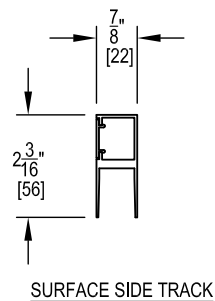

NOTICE: This drawing shall not be copied or used for any purpose other than that for which provided. The information disclosed herein originated from & is the proprietors of Rainier Shading, and except for rights expressly granted by written consent. Such information shall not be disclosed or disseminated whole or in part. Rainier Shading reserves all patent, proprietary, design, use, sale, manufacturing, and reproduction rights thereto.

DESIGNER IRM	DATE 2017-07-09	REV A
DRAWING TITLE: RAINIER SERIES 3 DETAILS		
©2024 RAINIER SHADING		SCALE: 3"=1'-0"