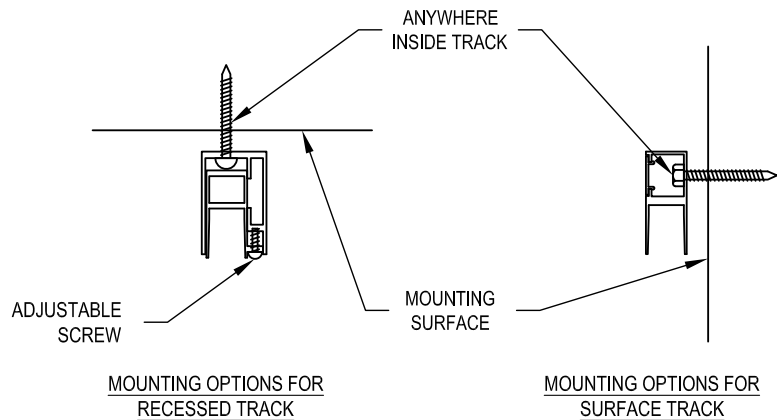

Series 3 Round Design Specifications

Detail Views

NOTICE: This drawing shall not be copied or used for any purpose other than that for which provided. The information disclosed herein originated from & is the proprietors of Rainier Shading, and except for rights expressly granted by written consent. Such information shall not be disclosed or disseminated whole or in part. Rainier Shading reserves all patent, proprietary, design, use, sale, manufacturing, and reproduction rights thereto.

DESIGNER IRM	DATE 2017-07-09	REV A
DRAWING TITLE: RAINIER SERIES 3 DETAILS		
©2024 RAINIER SHADING		SCALE: 3"=1'-0"