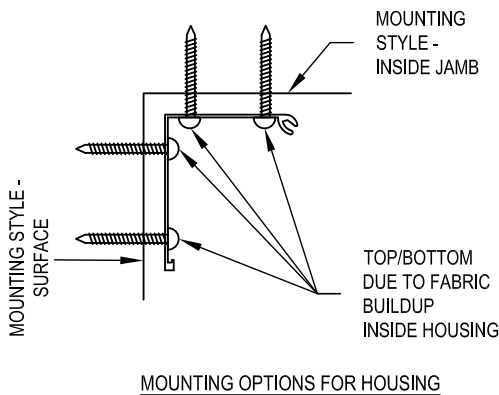

Series 3 Round Design Specifications

Detail Views

NOTICE: This drawing shall not be copied or used for any purpose other than that for which provided. The information disclosed herein originated from & is the proprietors of Rainier Shading, and except for rights expressly granted by written consent. Such information shall not be disclosed or disseminated whole or in part. Rainier Shading reserves all patent, proprietary, design, use, sale, manufacturing, and reproduction rights thereto.

DESIGNER IRM	DATE 2017-07-09	REV A
DRAWING TITLE: RAINIER SERIES 3 DETAILS		
©2024 RAINIER SHADING		SCALE: 3"=1'-0"