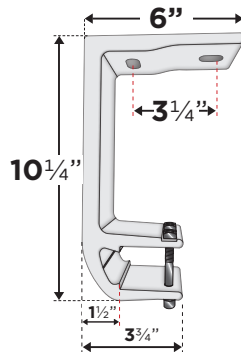

Olympus Design Specifications

**Olympus - Wall Mount
(No Hood)**

**Olympus - Wall Mount
(With Hood)**

Wall Bracket - Front View

**Olympus - Soffit Mount
(No Hood option available)**

Soffit Bracket - Top View

Wall Bracket - Side View

Olympus - Roof Mount

Soffit Bracket - Side View

Application Data

- Ultra premium grade lateral arm
- Widths from 9' to 40'
- Projections range from 6'7" to 13'0"
- Miami-Dade certified NOA

- Ultra premium grade lateral arm
- Widths from 9' to 23'
- Projections range from 6'7" to 13'0"

Standard Feature

- Concealed 10 cable ART belt system
- Plug-in motor with override
- Sealed bearing arm joints