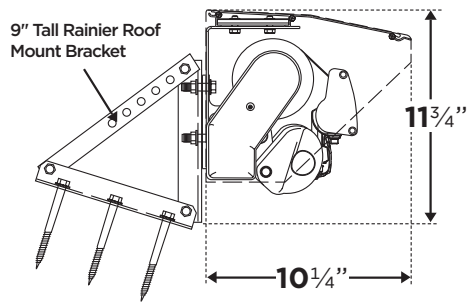

Olympus Design Specifications

**Olympus - Wall Mount
(No Hood)**

**Olympus - Wall Mount
(With Hood)**

Wall Bracket - Front View

**Olympus - Soffit Mount
(No Hood option available)**

Soffit Bracket - Top View

Wall Bracket - Side View

Olympus - Roof Mount

Soffit Bracket - Side View

Application Data

- Ultra premium grade lateral arm
- Widths from 9' to 40'
- Projections range from 6'7" to 13'0"
- Miami-Dade certified NOA

- Ultra premium grade lateral arm
- Widths from 9' to 23'
- Projections range from 6'7" to 13'0"

Standard Feature

- Concealed 10 cable ART belt system
- Plug-in motor with override
- Sealed bearing arm joints