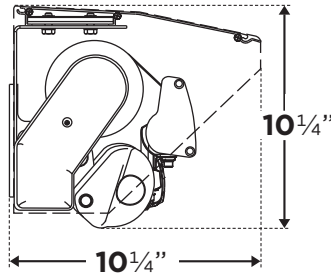

Olympus Design Specifications

**Olympus - Wall Mount
(No Hood)**

**Olympus - Wall Mount
(With Hood)**

Wall Bracket - Front View

**Olympus - Soffit Mount
(No Hood option available)**

Soffit Bracket - Top View

Wall Bracket - Side View

Olympus - Roof Mount

Soffit Bracket - Side View

Application Data

- Ultra premium grade lateral arm
- Widths from 9' to 40'
- Projections range from 6'7" to 13'0"
- Miami-Dade certified NOA

- Ultra premium grade lateral arm
- Widths from 9' to 23'
- Projections range from 6'7" to 13'0"

Standard Feature

- Concealed 10 cable ART belt system
- Plug-in motor with override
- Sealed bearing arm joints