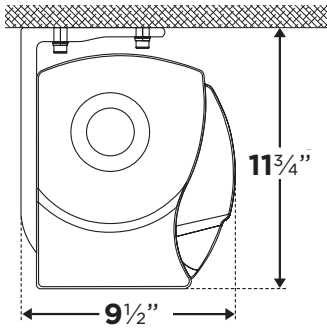

Olympus Semi Cassette Design Specifications

**Olympus - with SC
Soffit Mount**