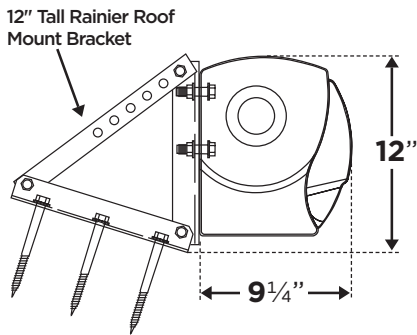

**Olympus - with SC
Soffit Mount**

**Olympus - with SC
Wall Mount**

Wall Bracket - Front View

Olympus with SC - Soffit Mount

Soffit Bracket - Top View

Wall Bracket - Side View

Soffit Bracket - Side View

Application Data

- Ultra premium grade lateral arm
- Widths from 9' to 23'
- Projections range from 6'7" to 13'0"

Standard Feature

- Concealed 10 cable ART belt system
- Plug-in motor with override
- Sealed bearing arm joints