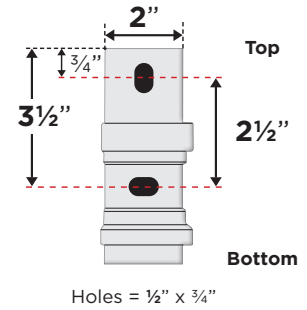

Wall Bracket - Side View

Olympus - Roof Mount

Soffit Bracket - Side View

Application Data

- Ultra premium grade lateral arm
- Widths from 9' to 40'
- Projections range from 6'7" to 13'0"
- Miami-Dade certified NOA

Mounting Options

- Wall
- Soffit
- Roof

Optional Features

- Lighting
- Front drop shade
- Aluminum protective hood

Hardware Color Options

- Assembled in USA
- 70 & 78mm zinc-magnesium steel roller tube

Olympus Semi Cassette Design Specifications

**Olympus - with SC
Soffit Mount**

**Olympus - with SC
Wall Mount**

Wall Bracket - Front View

Olympus with SC - Soffit Mount

Soffit Bracket - Top View

Wall Bracket - Side View

Soffit Bracket - Side View

Application Data

- Ultra premium grade lateral arm
- Widths from 9' to 23'
- Projections range from 6'7" to 13'0"

Standard Feature

- Concealed 10 cable ART belt system
- Plug-in motor with override
- Sealed bearing arm joints