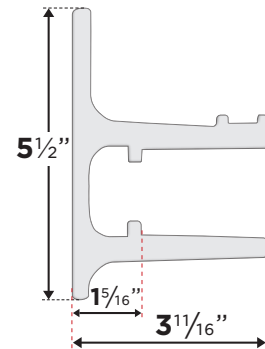

Wall Bracket - Side View

Olympus - Roof Mount

Soffit Bracket - Side View

Application Data

- Ultra premium grade lateral arm
- Widths from 9' to 40'
- Projections range from 6'7" to 13'0"
- Miami-Dade certified NOA

**Olympus - with SC
Soffit Mount**

**Olympus - with SC
Wall Mount**

Wall Bracket - Front View

Olympus with SC - Soffit Mount

Soffit Bracket - Top View

Wall Bracket - Side View

Soffit Bracket - Side View

Application Data

- Ultra premium grade lateral arm
- Widths from 9' to 23'
- Projections range from 6'7" to 13'0"

Standard Feature

- Concealed 10 cable ART belt system
- Plug-in motor with override
- Sealed bearing arm joints