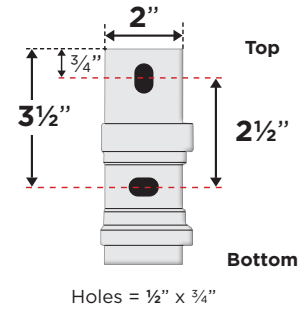

Olympus Design Specifications

**Olympus - Wall Mount
(No Hood)**

**Olympus - Wall Mount
(With Hood)**

Wall Bracket - Front View

**Olympus - Soffit Mount
(No Hood option available)**

Soffit Bracket - Top View

Wall Bracket - Side View

Olympus - Roof Mount

Soffit Bracket - Side View

Application Data

- Ultra premium grade lateral arm
- Widths from 9' to 40'
- Projections range from 6'7" to 13'0"
- Miami-Dade certified NOA

- Ultra premium grade lateral arm
- Widths from 9' to 23'
- Projections range from 6'7" to 13'0"

Standard Feature

- Concealed 10 cable ART belt system
- Plug-in motor with override
- Sealed bearing arm joints