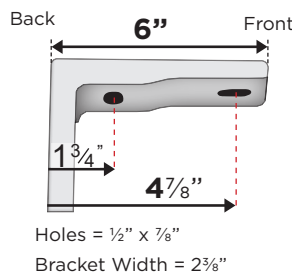

Olympus Design Specifications

**Olympus - Wall Mount
(No Hood)**

**Olympus - Wall Mount
(With Hood)**

Wall Bracket - Front View

**Olympus - Soffit Mount
(No Hood option available)**

Soffit Bracket - Top View

Wall Bracket - Side View

Olympus - Roof Mount

Soffit Bracket - Side View

Application Data

- Ultra premium grade lateral arm
- Widths from 9' to 40'
- Projections range from 6'7" to 13'0"
- Miami-Dade certified NOA

- Ultra premium grade lateral arm
- Widths from 9' to 23'
- Projections range from 6'7" to 13'0"

Standard Feature

- Concealed 10 cable ART belt system
- Plug-in motor with override
- Sealed bearing arm joints