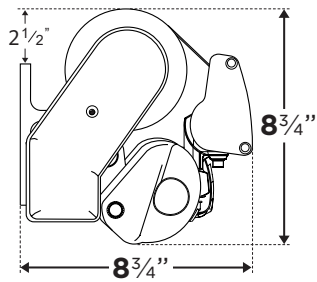

Olympus Design Specifications

**Olympus - Wall Mount
(No Hood)**

**Olympus - Wall Mount
(With Hood)**

Wall Bracket - Front View

**Olympus - Soffit Mount
(No Hood option available)**

Soffit Bracket - Top View

Wall Bracket - Side View

Olympus - Roof Mount

Soffit Bracket - Side View

Application Data

- Ultra premium grade lateral arm
- Widths from 9' to 40'
- Projections range from 6'7" to 13'0"
- Miami-Dade certified NOA

- Ultra premium grade lateral arm
- Widths from 9' to 23'
- Projections range from 6'7" to 13'0"

Standard Feature

- Concealed 10 cable ART belt system
- Plug-in motor with override
- Sealed bearing arm joints