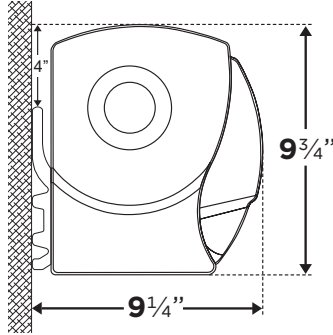

Wall Bracket - Side View

Olympus - Roof Mount

Soffit Bracket - Side View

Application Data

- Ultra premium grade lateral arm
- Widths from 9' to 40'
- Projections range from 6'7" to 13'0"
- Miami-Dade certified NOA

Mounting Options

- Wall
- Soffit
- Roof

Optional Features

- Lighting
- Front drop shade
- Aluminum protective hood

Hardware Color Options

- Assembled in USA
- 70 & 78mm zinc-magnesium steel roller tube

Olympus Semi Cassette Design Specifications

**Olympus - with SC
Soffit Mount**

**Olympus - with SC
Wall Mount**

Wall Bracket - Front View

Olympus with SC - Soffit Mount

Soffit Bracket - Top View

Wall Bracket - Side View

Soffit Bracket - Side View

Application Data

- Ultra premium grade lateral arm
- Widths from 9' to 23'
- Projections range from 6'7" to 13'0"

Standard Feature

- Concealed 10 cable ART belt system
- Plug-in motor with override
- Sealed bearing arm joints