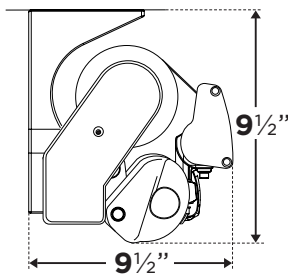

Olympus Design Specifications

**Olympus - Wall Mount
(No Hood)**

**Olympus - Wall Mount
(With Hood)**

Wall Bracket - Front View

**Olympus - Soffit Mount
(No Hood option available)**

Soffit Bracket - Top View

Wall Bracket - Side View

Olympus - Roof Mount

Soffit Bracket - Side View

Application Data

- Ultra premium grade lateral arm
- Widths from 9' to 40'
- Projections range from 6'7" to 13'0"
- Miami-Dade certified NOA

- Ultra premium grade lateral arm
- Widths from 9' to 23'
- Projections range from 6'7" to 13'0"

Standard Feature

- Concealed 10 cable ART belt system
- Plug-in motor with override
- Sealed bearing arm joints