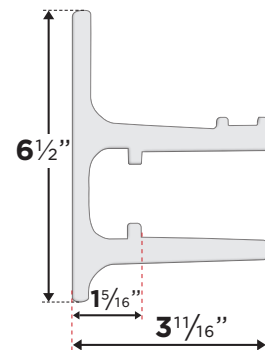

Olympus Design Specifications

**Olympus - Wall Mount
(No Hood)**

**Olympus - Wall Mount
(With Hood)**

Wall Bracket - Front View

**Olympus - Soffit Mount
(No Hood option available)**

Soffit Bracket - Top View

Wall Bracket - Side View

Olympus - Roof Mount

Soffit Bracket - Side View

Application Data

- Ultra premium grade lateral arm
- Widths from 9' to 40'
- Projections range from 6'7" to 13'0"
- Miami-Dade certified NOA

- Ultra premium grade lateral arm
- Widths from 9' to 23'
- Projections range from 6'7" to 13'0"

Standard Feature

- Concealed 10 cable ART belt system
- Plug-in motor with override
- Sealed bearing arm joints