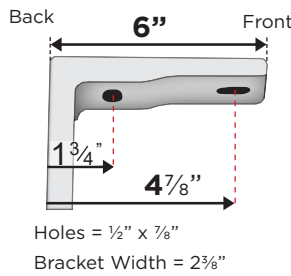

**Olympus - with SC
Soffit Mount**

**Olympus - with SC
Wall Mount**

Wall Bracket - Front View

Olympus with SC - Soffit Mount

Soffit Bracket - Top View

Wall Bracket - Side View

Soffit Bracket - Side View

Application Data

- Ultra premium grade lateral arm
- Widths from 9' to 23'
- Projections range from 6'7" to 13'0"

Standard Feature

- Concealed 10 cable ART belt system
- Plug-in motor with override
- Sealed bearing arm joints