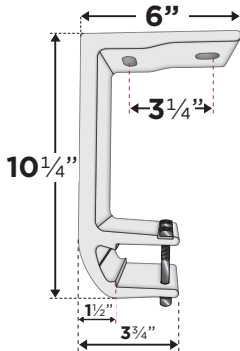

Wall Bracket - Side View

Olympus - Roof Mount

Soffit Bracket - Side View

Application Data

- Ultra premium grade lateral arm
- Widths from 9' to 40'
- Projections range from 6'7" to 13'0"
- Miami-Dade certified NOA

**Olympus - with SC
Soffit Mount**

**Olympus - with SC
Wall Mount**

Wall Bracket - Front View

Olympus with SC - Soffit Mount

Soffit Bracket - Top View

Wall Bracket - Side View

Soffit Bracket - Side View

Application Data

- Ultra premium grade lateral arm
- Widths from 9' to 23'
- Projections range from 6'7" to 13'0"

Standard Feature

- Concealed 10 cable ART belt system
- Plug-in motor with override
- Sealed bearing arm joints