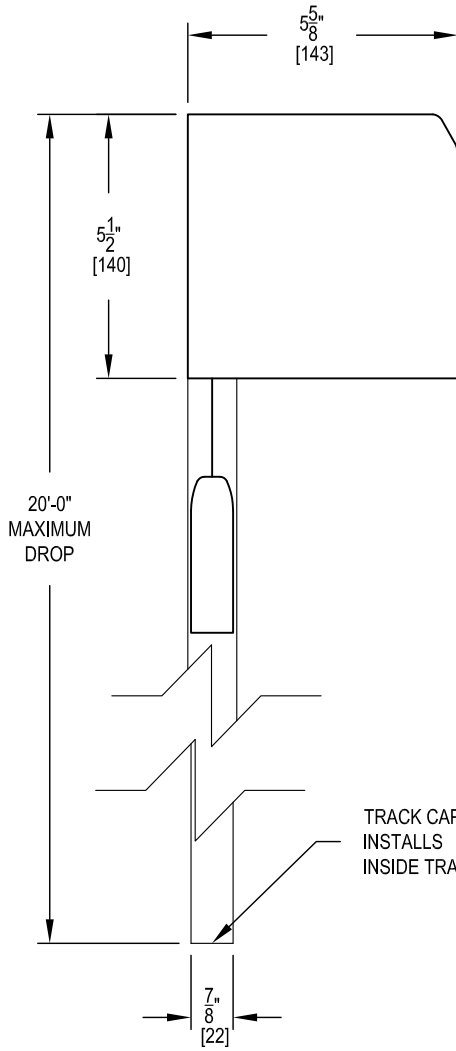

# Series 5 Square Design Specifications

## Detail Views

**SERIES 5 SCREEN ASSEMBLY  
LEFT SIDE VIEW**

**SERIES 5 HOUSING**

**SERIES 5 HOOD - SQUARE**

**"L" MOUNTING BRACKET**

**SHORT HEM BAR**

**TALL HEM BAR**

**RECESSED SIDE TRACK**

DESIGNER <b>IRM</b>	DATE <b>2019-10-04</b>	REV <b>A</b>
DRAWING TITLE: <b>RAINIER SERIES 5 SQUARE DETAILS</b>		
©2024 RAINIER SHADING		SCALE: <b>3"=1'-0"</b>