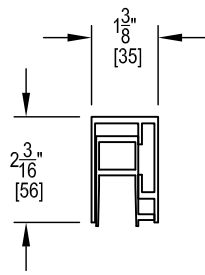

## Detail Views

**SERIES 5 SCREEN ASSEMBLY  
LEFT SIDE VIEW**

**SERIES 5 HOUSING**

**SERIES 5 HOOD - SQUARE**

**"L" MOUNTING BRACKET**

**SHORT HEM BAR**

**TALL HEM BAR**

**RECESSED SIDE TRACK**

DESIGNER <b>IRM</b>	DATE <b>2019-10-04</b>	REV <b>A</b>
DRAWING TITLE: <b>RAINIER SERIES 5 SQUARE DETAILS</b>		
©2024 RAINIER SHADING		SCALE: <b>3"=1'-0"</b>