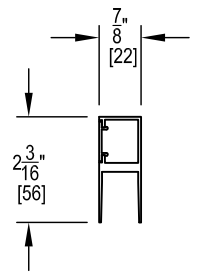

## Detail Views

**SERIES 5 SCREEN ASSEMBLY  
LEFT SIDE VIEW**

**SERIES 5 HOUSING**

**SERIES 5 HOOD - SQUARE**

**"L" MOUNTING BRACKET**

**SHORT HEM BAR**

**TALL HEM BAR**

**RECESSED SIDE TRACK**

DESIGNER <b>IRM</b>	DATE <b>2019-10-04</b>	REV <b>A</b>
DRAWING TITLE: <b>RAINIER SERIES 5 SQUARE DETAILS</b>		
©2024 RAINIER SHADING		SCALE: <b>3"=1'-0"</b>