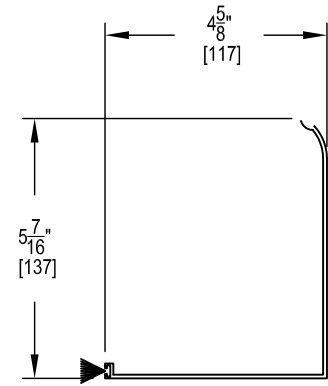

# Series 5 Square Design Specifications

## Detail Views

**SERIES 5 SCREEN ASSEMBLY  
LEFT SIDE VIEW**

**SERIES 5 HOUSING**

**SERIES 5 HOOD - SQUARE**

**"L" MOUNTING BRACKET**

**SHORT HEM BAR**

**TALL HEM BAR**

**RECESSED SIDE TRACK**

DESIGNER <b>IRM</b>	DATE <b>2019-10-04</b>	REV <b>A</b>
DRAWING TITLE: <b>RAINIER SERIES 5 SQUARE DETAILS</b>		
©2024 RAINIER SHADING		SCALE: <b>3"=1'-0"</b>