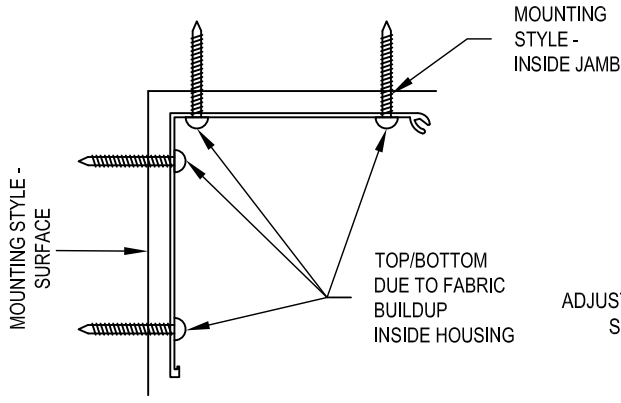

## Detail Views

**SERIES 5 SCREEN ASSEMBLY  
LEFT SIDE VIEW**

**SERIES 5 HOUSING**

**SERIES 5 HOOD - SQUARE**

**"L" MOUNTING BRACKET**

**SHORT HEM BAR**

**TALL HEM BAR**

**RECESSED SIDE TRACK**

**SURFACE SIDE TRACK**

**MOUNTING OPTIONS FOR HOUSING**

**MOUNTING OPTIONS FOR  
RECESSED TRACK**

**MOUNTING OPTIONS FOR  
SURFACE TRACK**

NOTICE: This drawing shall not be copied or used for any purpose other than that for which provided. The information disclosed herein originated from & is the proprietors of Rainier Shading, and except for rights expressly granted by written consent. Such information shall not be disclosed or disseminated whole or in part. Rainier Shading reserves all patent, proprietary, design, use, sale, manufacturing, and reproduction rights thereto.

DESIGNER <b>IRM</b>	DATE <b>2019-10-04</b>	REV <b>A</b>
DRAWING TITLE: <b>RAINIER SERIES 5 SQUARE DETAILS</b>		
©2024 RAINIER SHADING		SCALE: <b>3"=1'-0"</b>