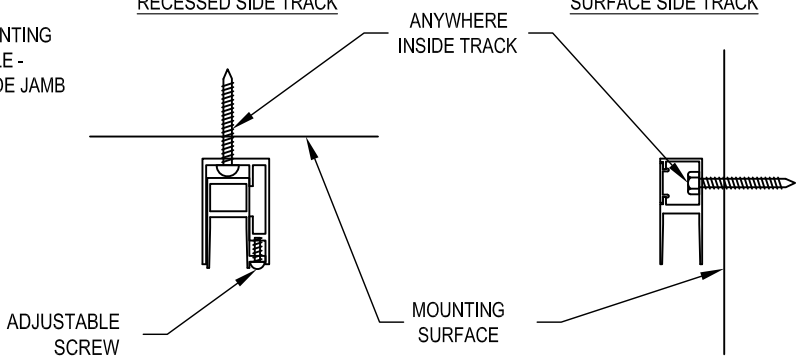

## Detail Views

**SERIES 5 SCREEN ASSEMBLY  
LEFT SIDE VIEW**

**SERIES 5 HOUSING**

**SERIES 5 HOOD - SQUARE**

**"L" MOUNTING BRACKET**

**SHORT HEM BAR**

**TALL HEM BAR**

**RECESSED SIDE TRACK**

**SURFACE SIDE TRACK**

**MOUNTING OPTIONS FOR HOUSING**

**MOUNTING OPTIONS FOR  
RECESSED TRACK**

**MOUNTING OPTIONS FOR  
SURFACE TRACK**

NOTICE: This drawing shall not be copied or used for any purpose other than that for which provided. The information disclosed herein originated from & is the proprietors of Rainier Shading, and except for rights expressly granted by written consent. Such information shall not be disclosed or disseminated whole or in part. Rainier Shading reserves all patent, proprietary, design, use, sale, manufacturing, and reproduction rights thereto.