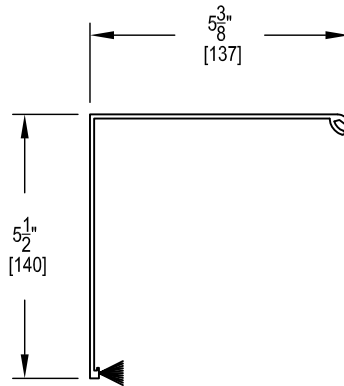

# Series 5 Square Design Specifications

## Detail Views

**SERIES 5 SCREEN ASSEMBLY  
LEFT SIDE VIEW**

**SERIES 5 HOUSING**

**SERIES 5 HOOD - SQUARE**

**"L" MOUNTING BRACKET**

**SHORT HEM BAR**

**TALL HEM BAR**

**RECESSED SIDE TRACK**

DESIGNER <b>IRM</b>	DATE <b>2019-10-04</b>	REV <b>A</b>
DRAWING TITLE: <b>RAINIER SERIES 5 SQUARE DETAILS</b>		
©2024 RAINIER SHADING		SCALE: <b>3"=1'-0"</b>