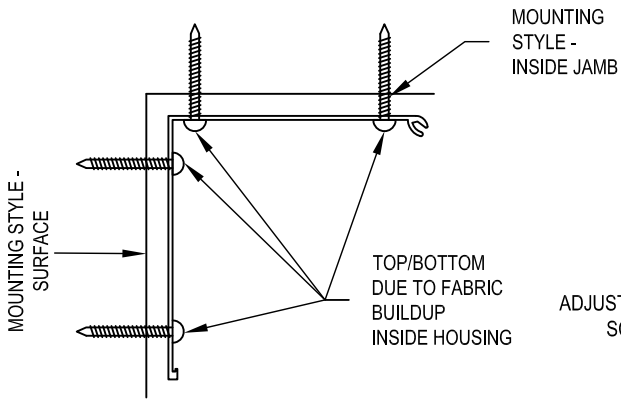

Series 5 Round Design Specifications

Detail Views

SERIES 5 HOUSING

SERIES 5 HOOD - ROUND

20'-0" MAXIMUM DROP

"L" MOUNTING BRACKET

SHORT HEM BAR

TALL HEM BAR

SERIES 5 SCREEN ASSEMBLY LEFT SIDE VIEW

TRACK CAP INSTALLS INSIDE TRACK

RECESSED SIDE TRACK

SURFACE SIDE TRACK

MOUNTING OPTIONS FOR HOUSING

MOUNTING OPTIONS FOR RECESSED TRACK

MOUNTING OPTIONS FOR SURFACE TRACK

DESIGNER IRM	DATE 2019-10-04	REV A
DRAWING TITLE: RAINIER SERIES 5 ROUND DETAILS		
@2024 RAINIER SHADING		SCALE: 3"=1'-0"