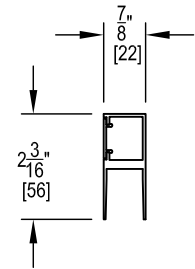

Series 5 Round Design Specifications

Detail Views

SERIES 5 HOUSING

SERIES 5 HOOD - ROUND

20'-0" MAXIMUM DROP

"L" MOUNTING BRACKET

SHORT HEM BAR

TALL HEM BAR

SERIES 5 SCREEN ASSEMBLY LEFT SIDE VIEW

TRACK CAP INSTALLS INSIDE TRACK

RECESSED SIDE TRACK

SURFACE SIDE TRACK

MOUNTING OPTIONS FOR HOUSING

MOUNTING OPTIONS FOR RECESSED TRACK

MOUNTING OPTIONS FOR SURFACE TRACK

DESIGNER IRM	DATE 2019-10-04	REV A
DRAWING TITLE: RAINIER SERIES 5 ROUND DETAILS		
@2024 RAINIER SHADING		SCALE: 3"=1'-0"