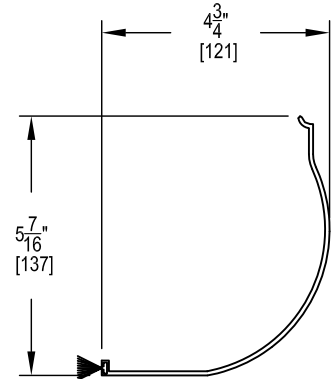

Series 5 Round Design Specifications

Detail Views

SERIES 5 HOUSING

SERIES 5 HOOD - ROUND

20'-0" MAXIMUM DROP

"L" MOUNTING BRACKET

SHORT HEM BAR

TALL HEM BAR

SERIES 5 SCREEN ASSEMBLY LEFT SIDE VIEW

TRACK CAP INSTALLS INSIDE TRACK

RECESSED SIDE TRACK

SURFACE SIDE TRACK

MOUNTING OPTIONS FOR HOUSING

MOUNTING OPTIONS FOR RECESSED TRACK

MOUNTING OPTIONS FOR SURFACE TRACK

DESIGNER IRM	DATE 2019-10-04	REV A
DRAWING TITLE: RAINIER SERIES 5 ROUND DETAILS		
@2024 RAINIER SHADING		SCALE: 3"=1'-0"