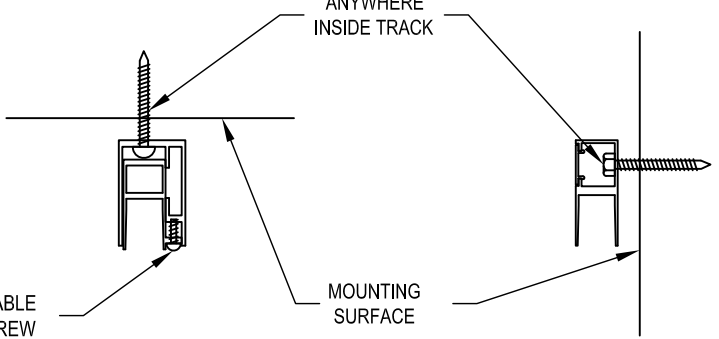

Series 5 Round Design Specifications

Detail Views

SERIES 5 HOUSING

SERIES 5 HOOD - ROUND

20'-0" MAXIMUM DROP

"L" MOUNTING BRACKET

SHORT HEM BAR

TALL HEM BAR

SERIES 5 SCREEN ASSEMBLY LEFT SIDE VIEW

TRACK CAP INSTALLS INSIDE TRACK

RECESSED SIDE TRACK

SURFACE SIDE TRACK

MOUNTING OPTIONS FOR HOUSING

MOUNTING OPTIONS FOR RECESSED TRACK

MOUNTING OPTIONS FOR SURFACE TRACK