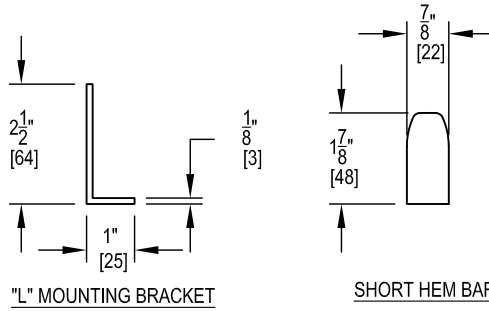

Series 5 Round Design Specifications

Detail Views

SERIES 5 HOUSING

SERIES 5 HOOD - ROUND

20'-0" MAXIMUM DROP

"L" MOUNTING BRACKET

SHORT HEM BAR

TALL HEM BAR

SERIES 5 SCREEN ASSEMBLY LEFT SIDE VIEW

TRACK CAP INSTALLS INSIDE TRACK

RECESSED SIDE TRACK

SURFACE SIDE TRACK

MOUNTING OPTIONS FOR HOUSING

MOUNTING OPTIONS FOR RECESSED TRACK

MOUNTING OPTIONS FOR SURFACE TRACK

DESIGNER IRM	DATE 2019-10-04	REV A
DRAWING TITLE: RAINIER SERIES 5 ROUND DETAILS		
@2024 RAINIER SHADING		SCALE: 3"=1'-0"