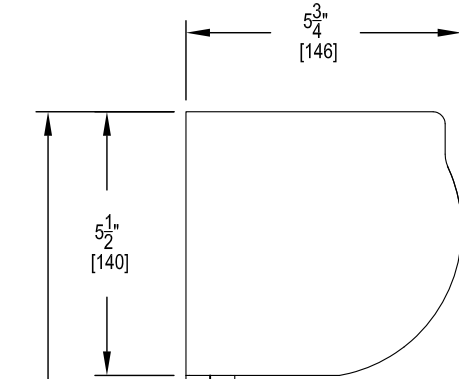

Series 5 Round Design Specifications

Detail Views

SERIES 5 HOUSING

SERIES 5 HOOD - ROUND

20'-0" MAXIMUM DROP

"L" MOUNTING BRACKET

SHORT HEM BAR

TALL HEM BAR

SERIES 5 SCREEN ASSEMBLY LEFT SIDE VIEW

TRACK CAP INSTALLS INSIDE TRACK

RECESSED SIDE TRACK

SURFACE SIDE TRACK

MOUNTING OPTIONS FOR HOUSING

MOUNTING OPTIONS FOR RECESSED TRACK

MOUNTING OPTIONS FOR SURFACE TRACK

DESIGNER IRM	DATE 2019-10-04	REV A
DRAWING TITLE: RAINIER SERIES 5 ROUND DETAILS		
@2024 RAINIER SHADING		SCALE: 3"=1'-0"