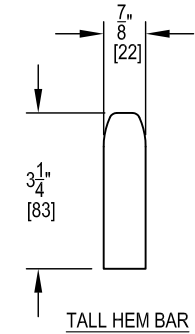

Series 5 Round Design Specifications

Detail Views

SERIES 5 HOUSING

SERIES 5 HOOD - ROUND

20'-0" MAXIMUM DROP

"L" MOUNTING BRACKET

SHORT HEM BAR

TALL HEM BAR

SERIES 5 SCREEN ASSEMBLY LEFT SIDE VIEW

TRACK CAP INSTALLS INSIDE TRACK

RECESSED SIDE TRACK

SURFACE SIDE TRACK

MOUNTING OPTIONS FOR HOUSING

MOUNTING OPTIONS FOR RECESSED TRACK

MOUNTING OPTIONS FOR SURFACE TRACK

DESIGNER IRM	DATE 2019-10-04	REV A
DRAWING TITLE: RAINIER SERIES 5 ROUND DETAILS		
@2024 RAINIER SHADING		SCALE: 3"=1'-0"