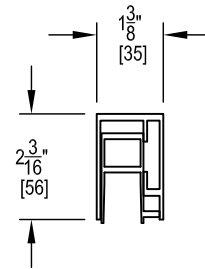

Series 5 Round Design Specifications

Detail Views

SERIES 5 HOUSING

SERIES 5 HOOD - ROUND

20'-0" MAXIMUM DROP

"L" MOUNTING BRACKET

SHORT HEM BAR

TALL HEM BAR

SERIES 5 SCREEN ASSEMBLY LEFT SIDE VIEW

TRACK CAP INSTALLS INSIDE TRACK

RECESSED SIDE TRACK

SURFACE SIDE TRACK

MOUNTING OPTIONS FOR HOUSING

MOUNTING OPTIONS FOR RECESSED TRACK

MOUNTING OPTIONS FOR SURFACE TRACK

DESIGNER IRM	DATE 2019-10-04	REV A
DRAWING TITLE: RAINIER SERIES 5 ROUND DETAILS		
@2024 RAINIER SHADING		SCALE: 3"=1'-0"