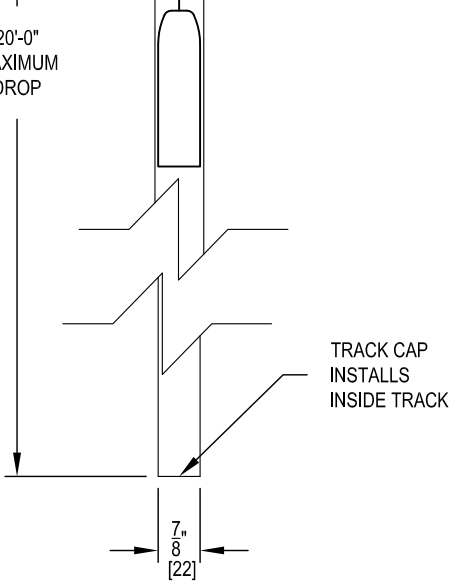

Series 5 Round Design Specifications

Detail Views

SERIES 5 HOUSING

SERIES 5 HOOD - ROUND

20'-0" MAXIMUM DROP

"L" MOUNTING BRACKET

SHORT HEM BAR

TALL HEM BAR

SERIES 5 SCREEN ASSEMBLY LEFT SIDE VIEW

TRACK CAP INSTALLS INSIDE TRACK

RECESSED SIDE TRACK

SURFACE SIDE TRACK

MOUNTING OPTIONS FOR HOUSING

MOUNTING OPTIONS FOR RECESSED TRACK

MOUNTING OPTIONS FOR SURFACE TRACK

DESIGNER IRM	DATE 2019-10-04	REV A
DRAWING TITLE: RAINIER SERIES 5 ROUND DETAILS		
@2024 RAINIER SHADING		SCALE: 3"=1'-0"