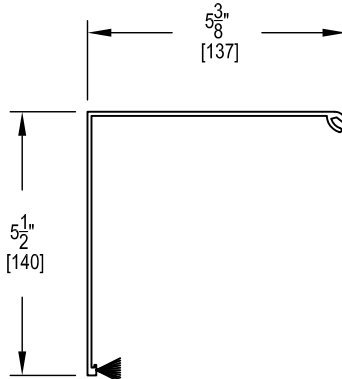

Series 5 Round Design Specifications

Detail Views

SERIES 5 HOUSING

SERIES 5 HOOD - ROUND

20'-0" MAXIMUM DROP

"L" MOUNTING BRACKET

SHORT HEM BAR

TALL HEM BAR

SERIES 5 SCREEN ASSEMBLY LEFT SIDE VIEW

TRACK CAP INSTALLS INSIDE TRACK

RECESSED SIDE TRACK

SURFACE SIDE TRACK

MOUNTING OPTIONS FOR HOUSING

MOUNTING OPTIONS FOR RECESSED TRACK

MOUNTING OPTIONS FOR SURFACE TRACK

DESIGNER IRM	DATE 2019-10-04	REV A
DRAWING TITLE: RAINIER SERIES 5 ROUND DETAILS		
@2024 RAINIER SHADING		SCALE: 3"=1'-0"