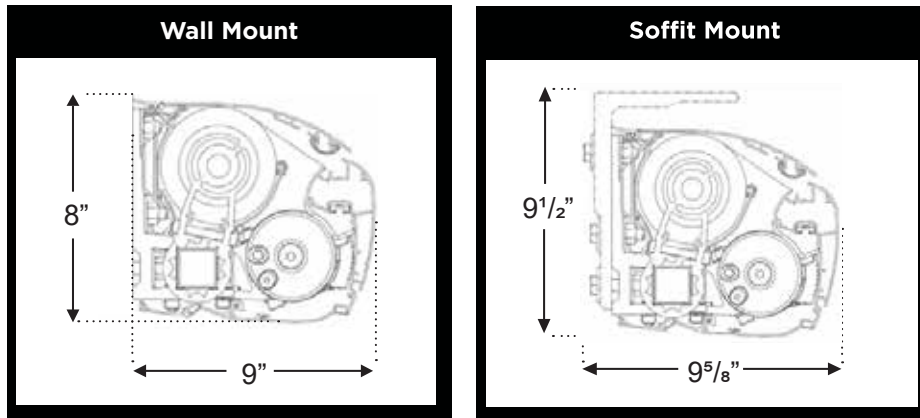

MINIMUM PITCH REQUIREMENTS

UNIT PROFILE VIEWS

REGAL WITH SEMI CASSETTE

REGAL WITH FULL CASSETTE

BRACKET DETAILS

40 X 40mm
WALL & SOFFIT MOUNT BRACKET

- All Sizes
- All Formats
- All Options

Bracket Holes : 0.5" x 0.75"

INSTALLATION RESOURCES

NUMBER OF ARMS BY PROJECTION (SEMI & FULL CASSETTE)

2 Arms	8'2"	10'6"	11'6"	13'0"
Min Widths	10'-2"	13'-0"	13'-9"	15'-5"
Max Widths	20'-0"	20'-0"	19'-11 7/8"	22'-6"

3 Arms	8'2"	10'6"	11'6"	13'0"
Min Widths	20'-01/8"	20'-01/8"	20'-0"	22'-6 1/8"
Max Widths	23'-0"	23'-0"	23'-0"	23'-0"