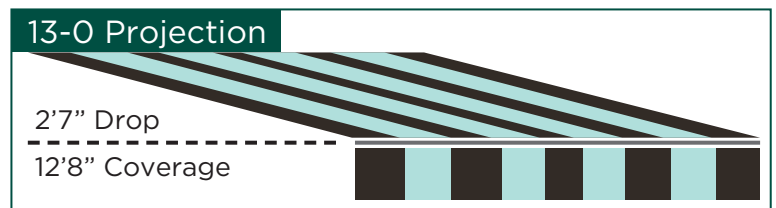

MINIMUM PITCH REQUIREMENTS