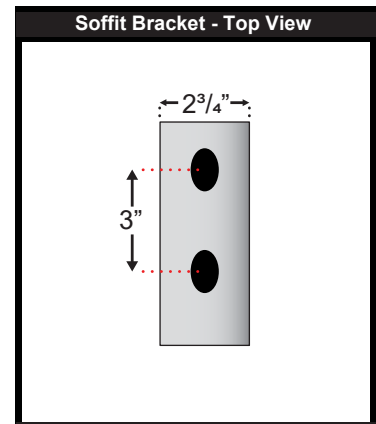

MINIMUM PITCH REQUIREMENTS

UNIT PROFILE VIEWS

REGAL WITH SEMI CASSETTE

REGAL WITH FULL CASSETTE

BRACKET DETAILS

40 X 40mm
WALL & SOFFIT MOUNT BRACKET

- All Sizes
- All Formats
- All Options

Bracket Holes : 0.5" x 0.75"