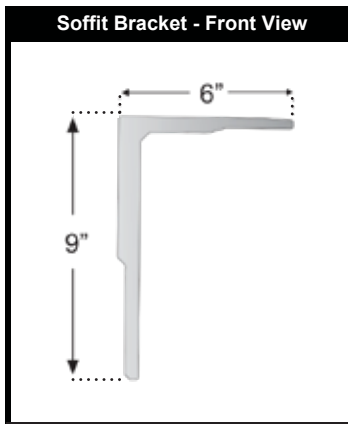

ALPINE

ONYX

MINIMUM WIDTHS

(Semi Cassette)	
MINIMUM WIDTHS	
Projection	Minimum Width
8'2"	10'2"
10'6"	13'0"
11'6"	13'9"
13'0"	15'5"

(Full Cassette)	
MINIMUM WIDTHS	
Projection	Minimum Width
8'2"	10'2"
10'6"	13'0"
11'6"	13'9"
13'0"	15'5"

MINIMUM PITCH REQUIREMENTS

UNIT PROFILE VIEWS

REGAL WITH SEMI CASSETTE

REGAL WITH FULL CASSETTE

BRACKET DETAILS

40 X 40mm
WALL & SOFFIT MOUNT BRACKET

- All Sizes
- All Formats
- All Options

Bracket Holes : 0.5" x 0.75"

INSTALLATION RESOURCES

NUMBER OF ARMS BY PROJECTION (SEMI & FULL CASSETTE)

2 Arms	8'2"	10'6"	11'6"	13'0"
Min Widths	10'-2"	13'-0"	13'-9"	15'-5"
Max Widths	20'-0"	20'-0"	19'-11 7/8"	22'-6"

3 Arms	8'2"	10'6"	11'6"	13'0"
Min Widths	20'-01/8"	20'-01/8"	20'-0"	22'-6 1/8"
Max Widths	23'-0"	23'-0"	23'-0"	23'-0"