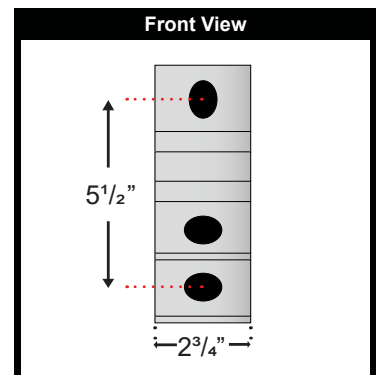

ALPINE

ONYX

MINIMUM WIDTHS

(Semi Cassette)	
MINIMUM WIDTHS	
Projection	Minimum Width
8'2"	10'2"
10'6"	13'0"
11'6"	13'9"
13'0"	15'5"

(Full Cassette)	
MINIMUM WIDTHS	
Projection	Minimum Width
8'2"	10'2"
10'6"	13'0"
11'6"	13'9"
13'0"	15'5"

MINIMUM PITCH REQUIREMENTS

UNIT PROFILE VIEWS

REGAL WITH SEMI CASSETTE

REGAL WITH FULL CASSETTE

BRACKET DETAILS

40 X 40mm
WALL & SOFFIT MOUNT BRACKET

- All Sizes
- All Formats
- All Options

Bracket Holes : 0.5" x 0.75"

INSTALLATION RESOURCES

NUMBER OF ARMS BY PROJECTION (SEMI & FULL CASSETTE)

2 Arms	8'2"	10'6"	11'6"	13'0"
Min Widths	10'-2"	13'-0"	13'-9"	15'-5"
Max Widths	20'-0"	20'-0"	19'-11 7/8"	22'-6"

3 Arms	8'2"	10'6"	11'6"	13'0"
Min Widths	20'-01/8"	20'-01/8"	20'-0"	22'-6 1/8"
Max Widths	23'-0"	23'-0"	23'-0"	23'-0"