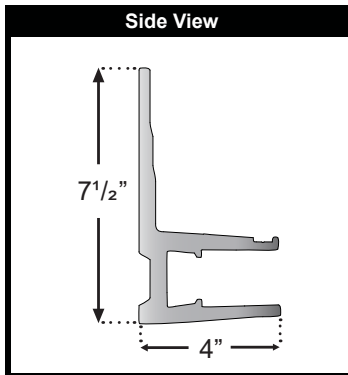

ALPINE

ONYX

MINIMUM WIDTHS

(Semi Cassette)	
MINIMUM WIDTHS	
Projection	Minimum Width
8'2"	10'2"
10'6"	13'0"
11'6"	13'9"
13'0"	15'5"

(Full Cassette)	
MINIMUM WIDTHS	
Projection	Minimum Width
8'2"	10'2"
10'6"	13'0"
11'6"	13'9"
13'0"	15'5"

MINIMUM PITCH REQUIREMENTS

UNIT PROFILE VIEWS

REGAL WITH SEMI CASSETTE

REGAL WITH FULL CASSETTE

BRACKET DETAILS

40 X 40mm
WALL & SOFFIT MOUNT BRACKET

- All Sizes
- All Formats
- All Options

Bracket Holes : 0.5" x 0.75"

INSTALLATION RESOURCES

NUMBER OF ARMS BY PROJECTION (SEMI & FULL CASSETTE)

2 Arms	8'2"	10'6"	11'6"	13'0"
Min Widths	10'-2"	13'-0"	13'-9"	15'-5"
Max Widths	20'-0"	20'-0"	19'-11 7/8"	22'-6"

3 Arms	8'2"	10'6"	11'6"	13'0"
Min Widths	20'-01/8"	20'-01/8"	20'-0"	22'-6 1/8"
Max Widths	23'-0"	23'-0"	23'-0"	23'-0"

INSTALLATION BRACKET ASSIGNMENT (SEMI & FULL CASSETTE)

Install Bracket Count	Unit Projection			
	8'2" *	10'6" *	11'6" *	13'0"
3	up to 12' 11 7/8"			
4	13'0" to 16' 11 7/8"	up to 16'11 7/8"	up to 16'11 7/8"	up to 16'11 7/8"
5	17'0" to 20'0"	17'0" to 20'0"	17'0" to 19'11 7/8"	17'0" to 19'11 7/8"
6	20'0 1/8" to 23'0"	20'0 1/8" to 23'0"	20'0" to 23'0"	20'0" to 23'0"