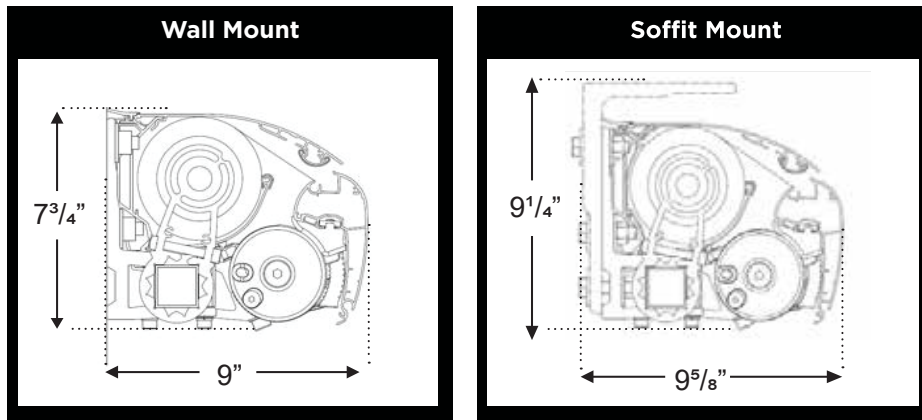

ALPINE

ONYX

MINIMUM WIDTHS

(Semi Cassette)	
MINIMUM WIDTHS	
Projection	Minimum Width
8'2"	10'2"
10'6"	13'0"
11'6"	13'9"
13'0"	15'5"

(Full Cassette)	
MINIMUM WIDTHS	
Projection	Minimum Width
8'2"	10'2"
10'6"	13'0"
11'6"	13'9"
13'0"	15'5"

MINIMUM PITCH REQUIREMENTS

UNIT PROFILE VIEWS

REGAL WITH SEMI CASSETTE

REGAL WITH FULL CASSETTE

BRACKET DETAILS

40 X 40mm
WALL & SOFFIT MOUNT BRACKET

- All Sizes
- All Formats
- All Options

Bracket Holes : 0.5" x 0.75"