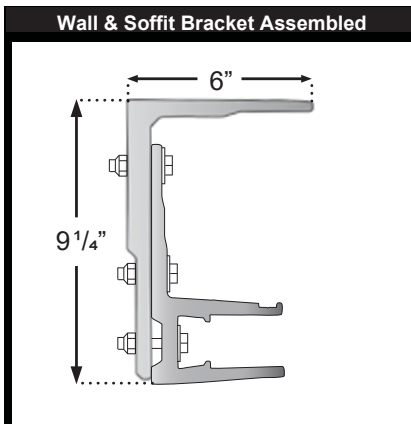

MINIMUM PITCH REQUIREMENTS

UNIT PROFILE VIEWS

REGAL WITH SEMI CASSETTE

REGAL WITH FULL CASSETTE

BRACKET DETAILS

40 X 40mm
WALL & SOFFIT MOUNT BRACKET

- All Sizes
- All Formats
- All Options

Bracket Holes : 0.5" x 0.75"

INSTALLATION RESOURCES

NUMBER OF ARMS BY PROJECTION (SEMI & FULL CASSETTE)

2 Arms	8'2"	10'6"	11'6"	13'0"
Min Widths	10'-2"	13'-0"	13'-9"	15'-5"
Max Widths	20'-0"	20'-0"	19'-11 7/8"	22'-6"

3 Arms	8'2"	10'6"	11'6"	13'0"
Min Widths	20'-01/8"	20'-01/8"	20'-0"	22'-6 1/8"
Max Widths	23'-0"	23'-0"	23'-0"	23'-0"