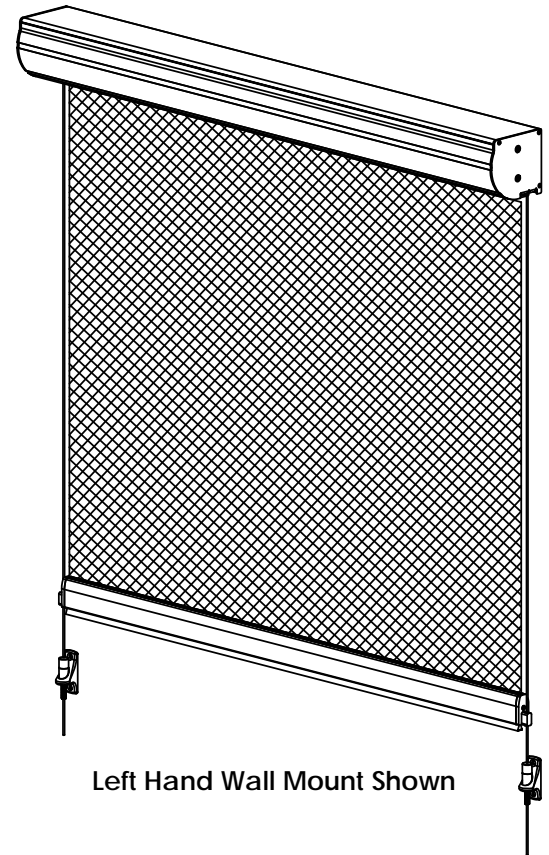

Fabrication Data

- o Registered ISO 9000/9001
- o Extruded Aluminum
- o Nylon Components
- o Powder Coat Finish
- o 4-1/16" Roller Tube
- o Stainless Steel Fasteners

Standard Features

- o Extruded Aluminum Components
- o Stainless Steel Cable Retaining System
- o Built In Dual Screen Cleaning System
- o Powder Coated Aluminum End Caps
- o Motorized
- o Floor or Wall Tension Device
- o Proprietary I Tube™ Roller Tube

WALL MOUNT BRACKET

FLOOR MOUNT BRACKET

Left Hand Wall Mount Shown

Hem Bar

Tall Hem Bar

Cable Series 5 Housing

Special Notes:

This product is designed for low wind applications only. It must be retracted when the wind force begins to raise the screen on the cable retentions, otherwise damage could occur. Fabric seams will always run horizontally. The standard is to place them "AS HIGH AS POSSIBLE" and this will be done unless otherwise specified. The alternative option is to state "AS LOW AS POSSIBLE". Custom placement of seams is available for a fee, which is listed on the price sheet. Seam placement is from the bottom of the hem bar up to the seam.