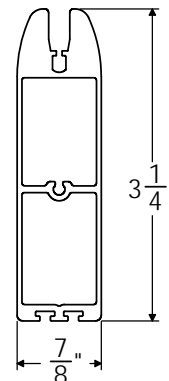

RAINIER CABLE SERIES 5

SPECIFICATION DATA SHEET

Application Data

- o Interior/Exterior Use
- o Maximum: 18' (w) X 16' (h)
- o Low Wind Application
- o Solar Protection, Weather Or Privacy
- o Window, Patio and Balcony
- o Advertising Display

WALL MOUNT BRACKET

FLOOR MOUNT BRACKET

Left Hand Wall Mount Shown

Hem Bar

Tall Hem Bar

Cable Series 5 Housing

Special Notes:

This product is designed for low wind applications only. It must be retracted when the wind force begins to raise the screen on the cable retentions, otherwise damage could occur. Fabric seams will always run horizontally. The standard is to place them "AS HIGH AS POSSIBLE" and this will be done unless otherwise specified. The alternative option is to state "AS LOW AS POSSIBLE". Custom placement of seams is available for a fee, which is listed on the price sheet. Seam placement is from the bottom of the hem bar up to the seam.