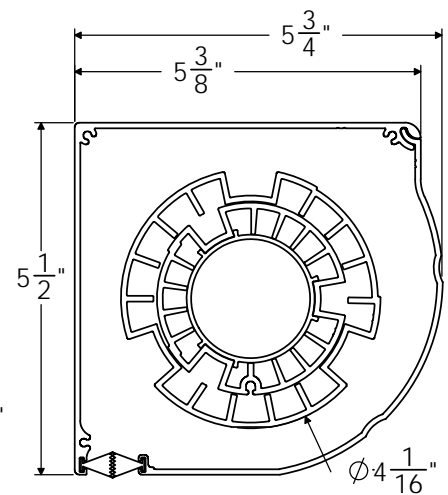

RAINIER CABLE SERIES 5

SPECIFICATION DATA SHEET

Application Data

- o Interior/Exterior Use
- o Maximum: 18' (w) X 16' (h)
- o Low Wind Application
- o Solar Protection, Weather Or Privacy
- o Window, Patio and Balcony
- o Advertising Display

Fabrication Data

- o Registered ISO 9000/9001
- o Extruded Aluminum
- o Nylon Components
- o Powder Coat Finish
- o 4-1/16" Roller Tube
- o Stainless Steel Fasteners

Standard Features

- o Extruded Aluminum Components
- o Stainless Steel Cable Retaining System
- o Built In Dual Screen Cleaning System
- o Powder Coated Aluminum End Caps
- o Motorized
- o Floor or Wall Tension Device
- o Proprietary I Tube™ Roller Tube

WALL MOUNT BRACKET

FLOOR MOUNT BRACKET

Left Hand Wall Mount Shown

Hem Bar

Tall Hem Bar

Cable Series 5 Housing

Special Notes:

This product is designed for low wind applications only. It must be retracted when the wind force begins to raise the screen on the cable retentions, otherwise damage could occur. Fabric seams will always run horizontally. The standard is to place them "AS HIGH AS POSSIBLE" and this will be done unless otherwise specified. The alternative option is to state "AS LOW AS POSSIBLE". Custom placement of seams is available for a fee, which is listed on the price sheet. Seam placement is from the bottom of the hem bar up to the seam.