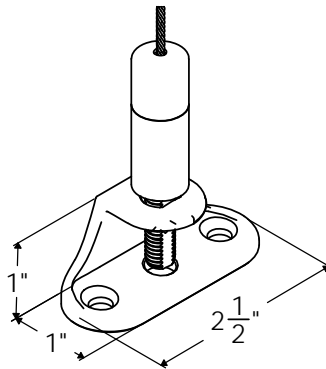

Fabrication Data

- o Registered ISO 9000/9001
- o Extruded Aluminum
- o Nylon Components
- o Powder Coat Finish
- o 4-1/16" Roller Tube
- o Stainless Steel Fasteners

Standard Features

- o Extruded Aluminum Components
- o Stainless Steel Cable Retaining System
- o Built In Dual Screen Cleaning System
- o Powder Coated Aluminum End Caps
- o Motorized
- o Floor or Wall Tension Device
- o Proprietary I Tube™ Roller Tube

WALL MOUNT BRACKET

FLOOR MOUNT BRACKET

Left Hand Wall Mount Shown

Hem Bar

Tall Hem Bar

Cable Series 5 Housing

Special Notes:

This product is designed for low wind applications only. It must be retracted when the wind force begins to raise the screen on the cable retentions, otherwise damage could occur. Fabric seams will always run horizontally. The standard is to place them "AS HIGH AS POSSIBLE" and this will be done unless otherwise specified. The alternative option is to state "AS LOW AS POSSIBLE". Custom placement of seams is available for a fee, which is listed on the price sheet. Seam placement is from the bottom of the hem bar up to the seam.