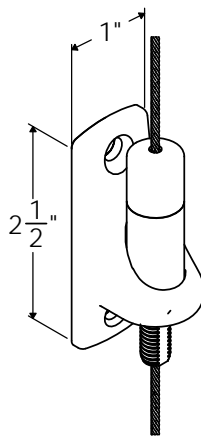

RAINIER CABLE SERIES 5

SPECIFICATION DATA SHEET

Application Data

- o Interior/Exterior Use
- o Maximum: 18' (w) X 16' (h)
- o Low Wind Application
- o Solar Protection, Weather Or Privacy
- o Window, Patio and Balcony
- o Advertising Display

Fabrication Data

- o Registered ISO 9000/9001
- o Extruded Aluminum
- o Nylon Components
- o Powder Coat Finish
- o 4-1/16" Roller Tube
- o Stainless Steel Fasteners

Standard Features

- o Extruded Aluminum Components
- o Stainless Steel Cable Retaining System
- o Built In Dual Screen Cleaning System
- o Powder Coated Aluminum End Caps
- o Motorized
- o Floor or Wall Tension Device
- o Proprietary I Tube™ Roller Tube

WALL MOUNT BRACKET

FLOOR MOUNT BRACKET

Left Hand Wall Mount Shown

Hem Bar

Tall Hem Bar

Cable Series 5 Housing

Special Notes:

This product is designed for low wind applications only. It must be retracted when the wind force begins to raise the screen on the cable retentions, otherwise damage could occur. Fabric seams will always run horizontally. The standard is to place them "AS HIGH AS POSSIBLE" and this will be done unless otherwise specified. The alternative option is to state "AS LOW AS POSSIBLE". Custom placement of seams is available for a fee, which is listed on the price sheet. Seam placement is from the bottom of the hem bar up to the seam.