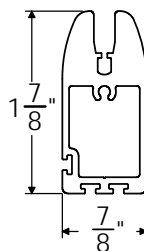

WALL MOUNT BRACKET

FLOOR MOUNT BRACKET

Left Hand Wall Mount Shown

Hem Bar

Tall Hem Bar

Cable Series 5 Housing

Special Notes:

This product is designed for low wind applications only. It must be retracted when the wind force begins to raise the screen on the cable retentions, otherwise damage could occur. Fabric seams will always run horizontally. The standard is to place them "AS HIGH AS POSSIBLE" and this will be done unless otherwise specified. The alternative option is to state "AS LOW AS POSSIBLE". Custom placement of seams is available for a fee, which is listed on the price sheet. Seam placement is from the bottom of the hem bar up to the seam.